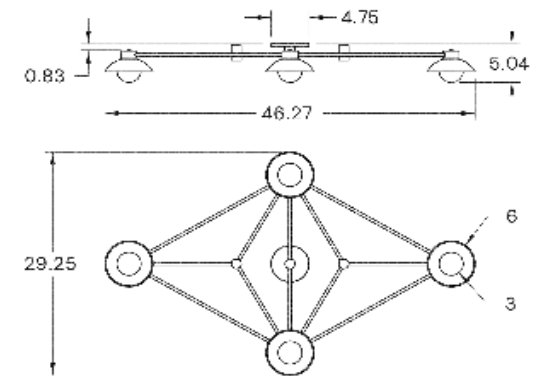

DIMENSIONAL DRAWING

CERTIFICATIONS

CE, Damp Locations, UL and cUL Certified