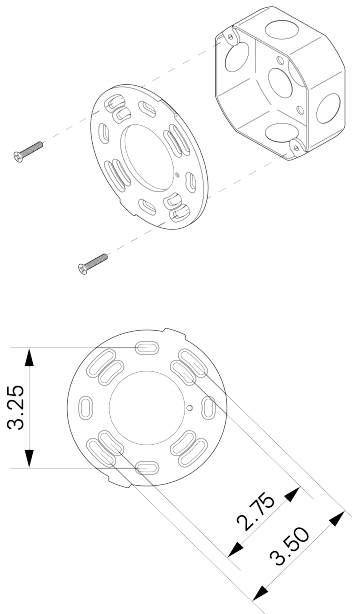

DESCRIPTION

The Archipelago collection creates geometric fixtures utilizing an expandable structure. This Archipelago 4 structure is two side-by-side Archipelago 3 forms. Form and function unite in an expression of gravity and structure by utilizing the arc as both horizontal spacing and vertical suspension. The framework is topped off with bent glass domes and blown glass globes assembled in Allied Maker's signature style.

MATERIALS

Brass, Glass

METAL FINISHES

Available in All Standard Metal Finishes

GLASS FINISHES

Clear, Frosted, Matte White, Opal, Smoked

MOUNTING HARDWARE DIAGRAM

MOUNTING	WEIGHT
Universal	12 lb

LAMPING

G8 Bi-Pin Base. Type T Lamps

BULB INCLUDED (120V USA)

Emery Allen 4.5W G8 Bulb

BULB INCLUDED (240V EU)

Emery Allen 4.5W G8 240V Bulb

LAMP QUANTITY

4