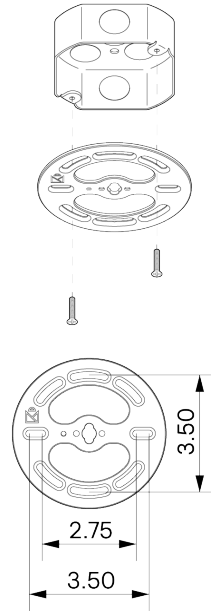

Archipelago 3 Surface Pendant

ALLIED MAKER

CEI-022

MATERIALS

Brass, Glass

METAL FINISHES

Available in All Standard Metal Finishes

GLASS FINISHES

Clear, Frosted, Matte White, Opal, Smoked

MOUNTING HARDWARE DIAGRAM

MOUNTING

Universal

WEIGHT

7.25 lb

LAMPING

G8 Bi-Pin Base. Type T Lamps

MAX WATTAGE

6W

DIMMING

LED+

DIMENSIONAL DRAWING

CERTIFICATIONS

CE, Damp Locations, UL and cUL Certified