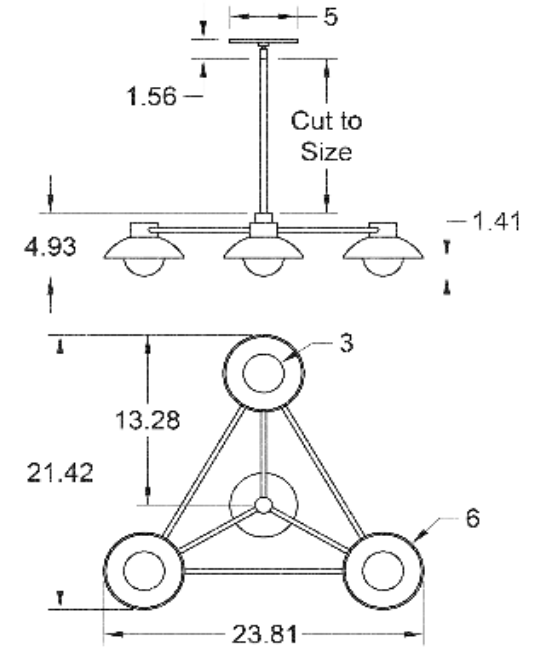

DIMENSIONAL DRAWING

CERTIFICATIONS

CE, Damp Locations, UL and cUL Certified