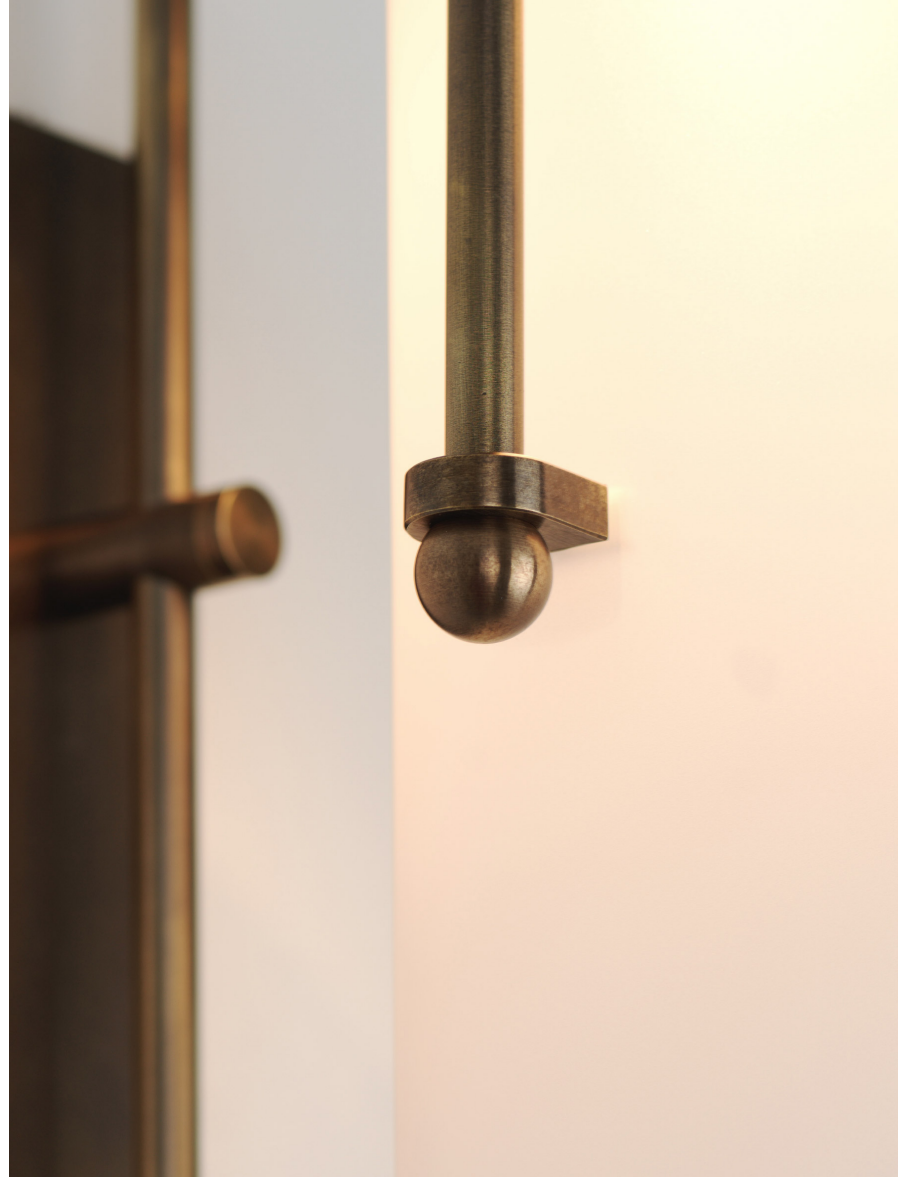

Arc Well Sconce 22"

ALLIED MAKER

WAL-010

SALES@ALLIEDMAKER.COM

(212) 334-7333

81 FRANKLIN ST. NYC

HANDCRAFTED IN USA

DESCRIPTION

Light projects from a machined brass socket into a mouth-blown glass bell, elegantly joined using ball and tube suspension.

MATERIALS

Brass, Glass

METAL FINISHES

Available in All Standard Metal Finishes

GLASS FINISHES

Frosted

MOUNTING HARDWARE DIAGRAM

MOUNTING

Single Gang J-Box.
Adapters available

WEIGHT

20.25 lb

LAMPING

GU-10 Bi-Pin Base. Type MR16 Lamps