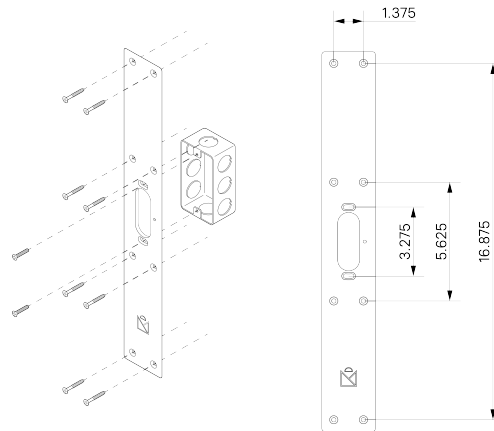

Frosted

MOUNTING HARDWARE DIAGRAM

MOUNTING

Single Gang J-Box.
Adapters available

WEIGHT

20.25 lb

LAMPING

GU-10 Bi-Pin Base. Type MR16 Lamps