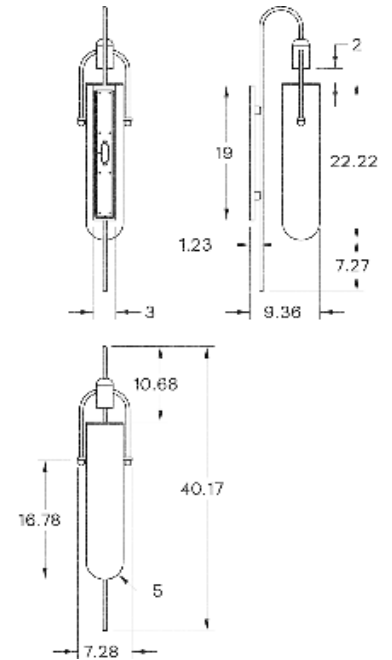

Frosted

MOUNTING HARDWARE DIAGRAM

MOUNTING

Single Gang J-Box.
Adapters available

WEIGHT

20.25 lb

LAMPING

GU-10 Bi-Pin Base. Type MR16 Lamps

BULB INCLUDED (120V USA)

Emery Allen 7W GU10 Bulb

BULB INCLUDED (240V EU)

Emery Allen 7W GU10 240V Bulb

LAMP QUANTITY

1

BRIGHTNESS

520 Lumens

MAX WATTAGE

9W

DIMMING

Universal

DIMENSIONAL DRAWING

CERTIFICATIONS

CE, Damp Locations, UL and cUL Certified