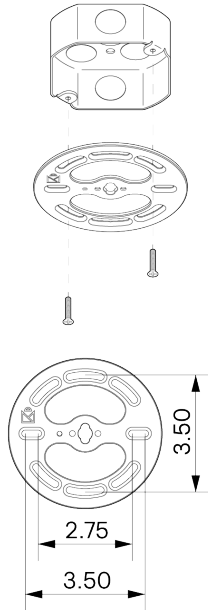

Arc Well Pendant Mini

DESCRIPTION

Light projects from a machined brass socket into a mouth-blown glass bell, elegantly joined using ball and tube suspension.

MATERIALS

Brass, Glass

METAL FINISHES

Available in All Standard Metal Finishes

GLASS FINISHES

Clear to Smoked Gradient, Frosted, Frosted to Smoked Gradient, Smoked

MOUNTING HARDWARE DIAGRAM

MOUNTING

Universal

WEIGHT

8.25 lb

LAMPING

GU-10 Bi-Pin Base. Type MR16 Lamps

BULB INCLUDED (120V USA)

Emery Allen 7W GU10 Bulb

BULB INCLUDED (240V EU)

Emery Allen 7W GU10 240V Bulb

LAMP QUANTITY

1

BRIGHTNESS

520 Lumens

MAX WATTAGE

9W

DIMMING

Universal