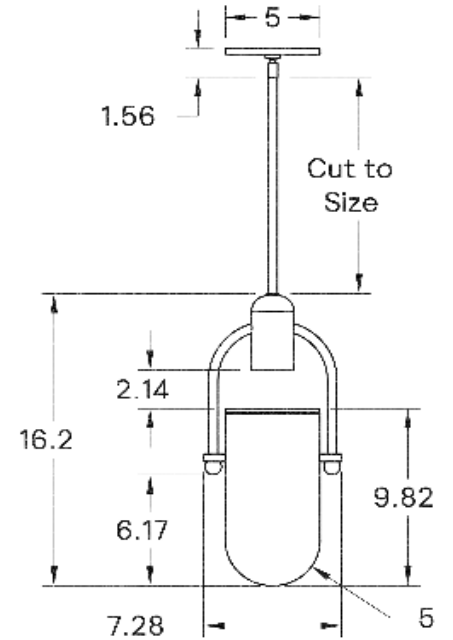

## BRIGHTNESS

520 Lumens

## MAX WATTAGE

9W

## DIMENSIONAL DRAWING