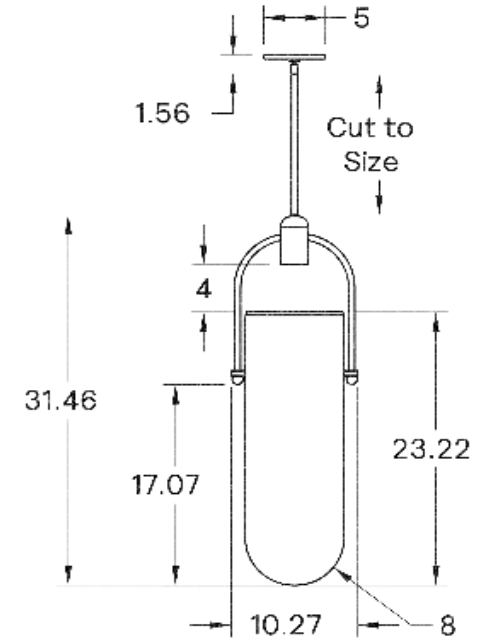

CEI-106

DESCRIPTION

Light projects from a machined brass socket into a mouth-blown glass bell, elegantly joined using ball and tube suspension.

MATERIALS

Brass, Glass

METAL FINISHES

Available in All Standard Metal Finishes

GLASS FINISHES

Clear to Smoked Gradient, Frosted, Frosted to Smoked Gradient, Smoked

MOUNTING HARDWARE DIAGRAM

MOUNTING

Universal

WEIGHT

18 lb

LAMPING

GU-10 Bi-Pin Base. Type MR16 Lamps

BULB INCLUDED (120V USA)

Emery Allen 7W GU10 Bulb

BULB INCLUDED (240V EU)

Emery Allen 7W GU10 240V Bulb

LAMP QUANTITY

1

BRIGHTNESS

520 Lumens

MAX WATTAGE

9W

DIMMING

Universal

DIMENSIONAL DRAWING

CERTIFICATIONS

CE, Damp Locations, UL and cUL Certified