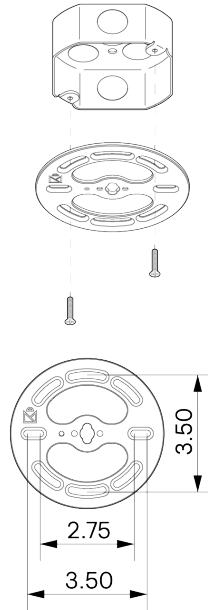

Arc Well Pendant 23"

ALLIED MAKER

CEI-106

SALES@ALLIEDMAKER.COM

(212) 334-7333

81 FRANKLIN ST. NYC

HANDCRAFTED IN USA

Arc Well Pendant 23"

CEI-106

DESCRIPTION

Light projects from a machined brass socket into a mouth-blown glass bell, elegantly joined using ball and tube suspension.

MATERIALS

Brass, Glass

METAL FINISHES

Available in All Standard Metal Finishes

GLASS FINISHES

Clear to Smoked Gradient, Frosted, Frosted to Smoked Gradient, Smoked

MOUNTING HARDWARE DIAGRAM

MOUNTING

Universal

WEIGHT

18 lb

LAMPING

GU-10 Bi-Pin Base. Type MR16 Lamps

BULB INCLUDED (120V USA)

Emery Allen 7W GU10 Bulb

BULB INCLUDED (240V EU)

Emery Allen 7W GU10 240V Bulb

LAMP QUANTITY

1

BRIGHTNESS