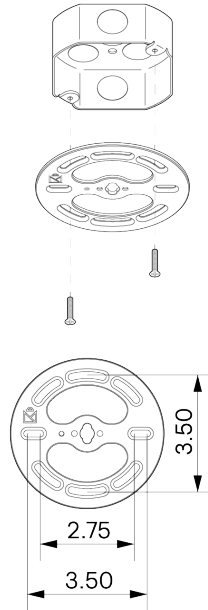

ALLIED MAKER

CEI-021

DESCRIPTION

Light projects from a machined brass socket into a mouth-blown glass bell, elegantly joined using ball and tube suspension.

MATERIALS

Brass, Glass

METAL FINISHES

Available in All Standard Metal Finishes

GLASS FINISHES

Clear to Smoked Gradient, Frosted, Frosted to Smoked Gradient, Smoked

MOUNTING HARDWARE DIAGRAM

MOUNTING

Universal

WEIGHT

13.75 lb

LAMPING

GU-10 Bi-Pin Base. Type MR16 Lamps

BULB INCLUDED (120V USA)

Emery Allen 7W GU10 Bulb

BULB INCLUDED (240V EU)

Emery Allen 7W GU10 240V Bulb

LAMP QUANTITY

1

BRIGHTNESS