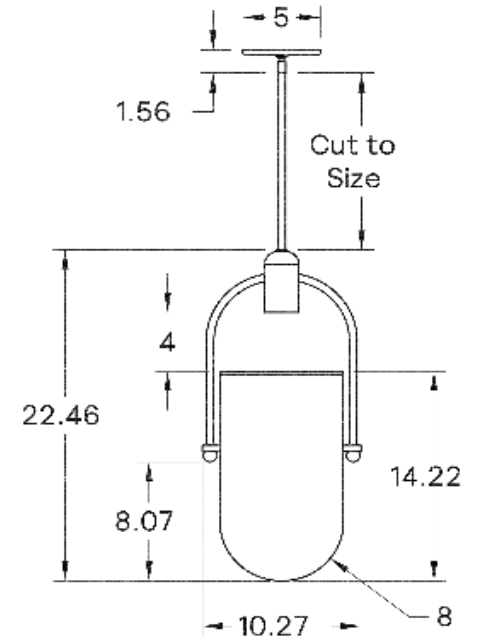

GU-10 Bi-Pin Base. Type MR16 Lamps

BULB INCLUDED (120V USA)

Emery Allen 7W GU10 Bulb

BULB INCLUDED (240V EU)

Emery Allen 7W GU10 240V Bulb

LAMP QUANTITY

1

BRIGHTNESS

520 Lumens

MAX WATTAGE

9W

DIMMING

Universal

DIMENSIONAL DRAWING

CERTIFICATIONS

CE, Damp Locations, UL and cUL Certified