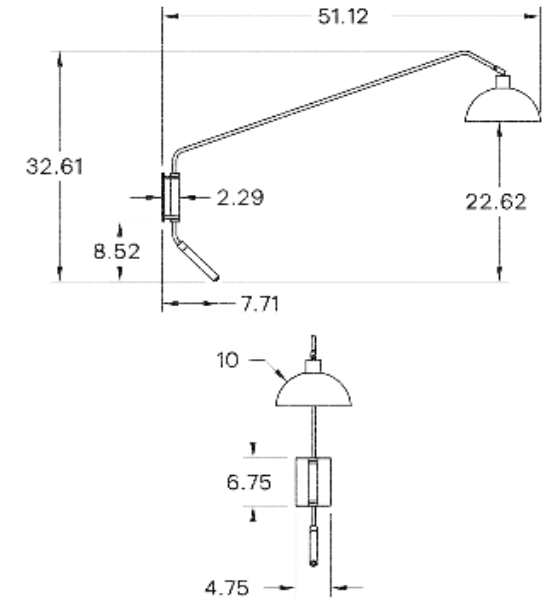

## DESCRIPTION

This fixture features a 10" hand spun brass dome and a brass arm that swivels on the wall with a walnut cylinder wooden handle. The handle is turned on a lathe and finished with natural oils.

## DIMENSIONAL DRAWING