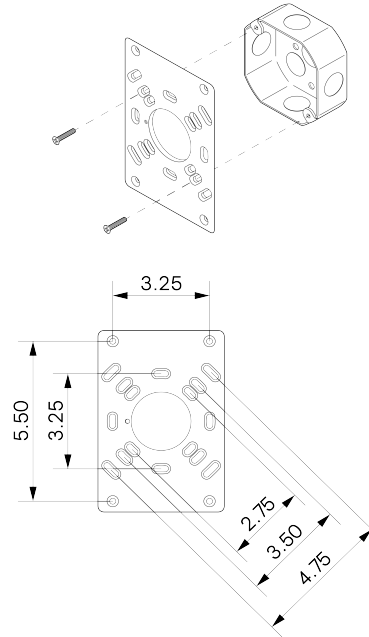

Arc Wall Lamp 52"

ALLIED MAKER

WAL-009

DESCRIPTION

This fixture features a 10" hand spun brass dome and a brass arm that swivels on the wall with a walnut cylinder wooden handle. The handle is turned on a lathe and finished with natural oils.

MATERIALS

Brass, Wood

METAL FINISHES

Available in All Standard Metal Finishes

WOOD FINISHES

Available in All Standard Wood Finishes

MOUNTING HARDWARE DIAGRAM

MOUNTING

Universal

WEIGHT

10.25 lb

LAMPING

E26 or E27 Screw Base. Type G Lamps

BULB INCLUDED (120V USA)

Tala 6W Globe Bulb

BULB INCLUDED (240V EU)

Tala 6W Globe 240V Bulb

LAMP QUANTITY

1

BRIGHTNESS

550 Lumens

MAX WATTAGE

40W

DIMMING

Triac