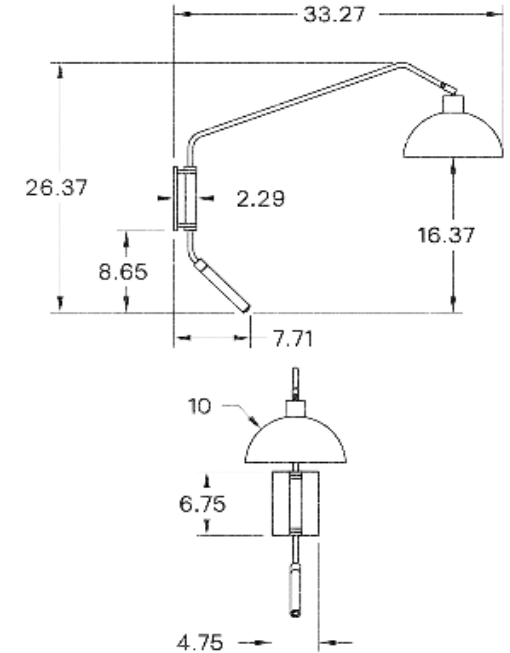

DIMENSIONAL DRAWING

CERTIFICATIONS

CE, Damp Locations, UL and cUL Certified