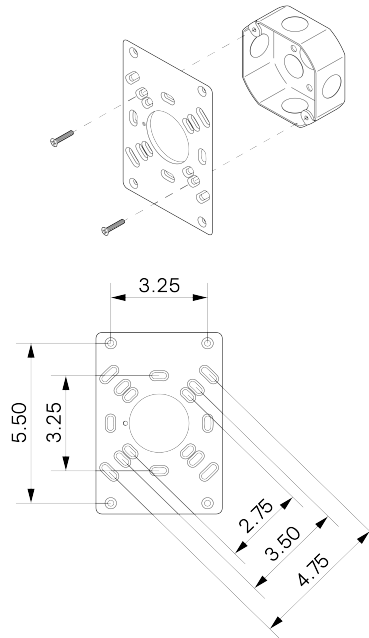

Arc Wall Lamp 33"

ALLIED MAKER

WAL-008

DESCRIPTION

This fixture features a 10" hand spun brass dome and a brass arm that swivels on the wall with a walnut cylinder wooden handle. The handle is turned on a lathe and finished with natural oils.

MATERIALS

Brass, Wood

METAL FINISHES

Available in All Standard Metal Finishes

WOOD FINISHES

Available in All Standard Wood Finishes

MOUNTING HARDWARE DIAGRAM

MOUNTING

Universal

WEIGHT

9.75 lb

LAMPING

E26 or E27 Screw Base. Type G Lamps

BULB INCLUDED (120V USA)

Tala 6W Globe Bulb

BULB INCLUDED (240V EU)

Tala 6W Globe 240V Bulb

LAMP QUANTITY

1

BRIGHTNESS

550 Lumens

MAX WATTAGE

40W

DIMMING

Triac