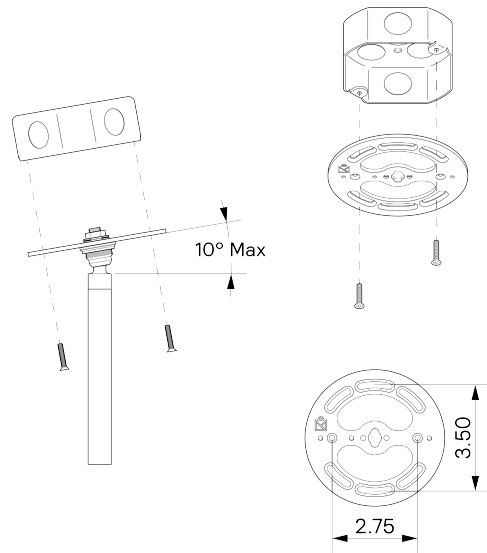

Arc Globe 16"

ALLIED MAKER

CEI-020

DESCRIPTION

This pendant is designed with a focus on simplicity, emphasizing the high quality of the material and the balance of the form. The carefully shaped arc of the bent brass, hand-turned American hardwood top and hand-blown 16" glass globe serve both an aesthetic and functional purpose. Height is cut to order.

MOUNTING HARDWARE DIAGRAM

MOUNTING	WEIGHT
Universal	20.5 lb

LAMPING

E26 or E27 Screw Base. Type A Lamps

BULB INCLUDED (120V USA)

Philips 12W Bulb

BULB INCLUDED (240V EU)

Emery Allen 8.5W 240V Bulb