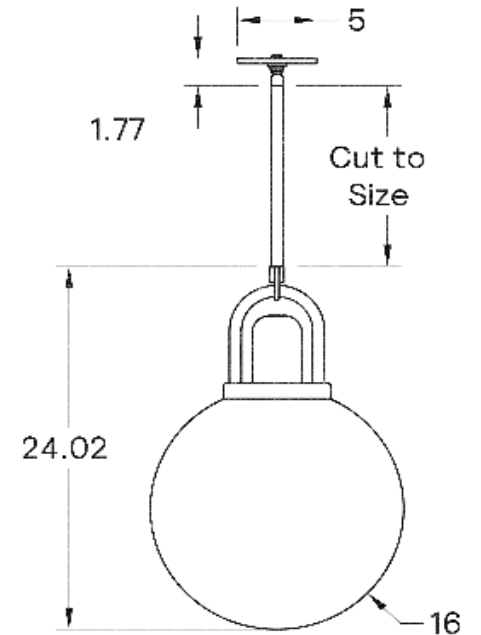

Arc Globe 16"

ALLIED MAKER

CEI-020

DESCRIPTION

This pendant is designed with a focus on simplicity, emphasizing the high quality of the material and the balance of the form. The carefully shaped arc of the bent brass, hand-turned American hardwood top and hand-blown 16" glass globe serve both an aesthetic and functional purpose. Height is cut to order.

MOUNTING HARDWARE DIAGRAM

MOUNTING	WEIGHT
Universal	20.5 lb

LAMPING

E26 or E27 Screw Base. Type A Lamps

BULB INCLUDED (120V USA)

Philips 12W Bulb

BULB INCLUDED (240V EU)

Emery Allen 8.5W 240V Bulb

DIMENSIONAL DRAWING

CERTIFICATIONS

CE, Damp Locations, UL and cUL Certified