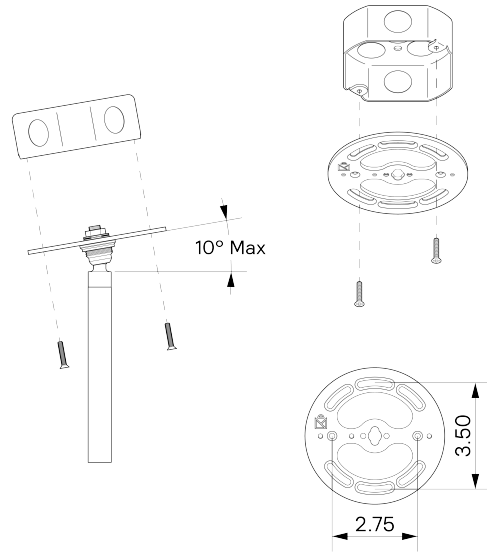

This pendant is designed with a focus on simplicity, emphasizing the high quality of the material and the balance of the form. The carefully shaped arc of the bent brass, hand-turned American hardwood top and hand-blown 14" glass globe serve both an aesthetic and functional purpose. Height is cut to order.

MOUNTING HARDWARE DIAGRAM

MOUNTING	WEIGHT
Universal	18.25 lb

LAMPING

E26 or E27 Screw Base. Type A Lamps

BULB INCLUDED (120V USA)

Philips 12W Bulb

BULB INCLUDED (240V EU)

Emery Allen 8.5W 240V Bulb