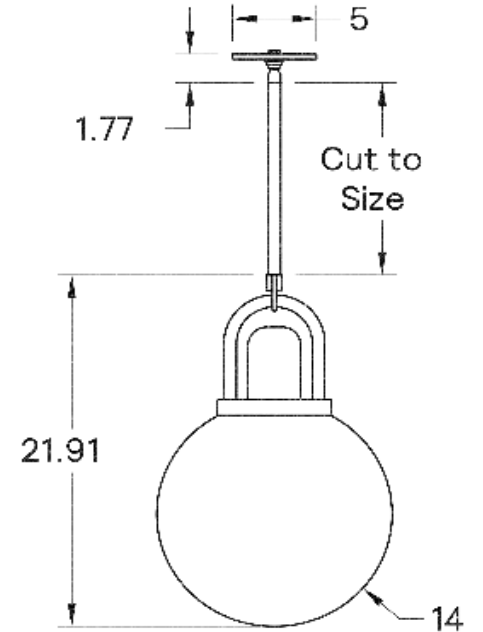

This pendant is designed with a focus on simplicity, emphasizing the high quality of the material and the balance of the form. The carefully shaped arc of the bent brass, hand-turned American hardwood top and hand-blown 14" glass globe serve both an aesthetic and functional purpose. Height is cut to order.

MOUNTING HARDWARE DIAGRAM

MOUNTING	WEIGHT
Universal	18.25 lb

LAMPING

E26 or E27 Screw Base. Type A Lamps

BULB INCLUDED (120V USA)

Philips 12W Bulb

BULB INCLUDED (240V EU)

Emery Allen 8.5W 240V Bulb

DIMENSIONAL DRAWING

CERTIFICATIONS

CE, Damp Locations, UL and cUL Certified