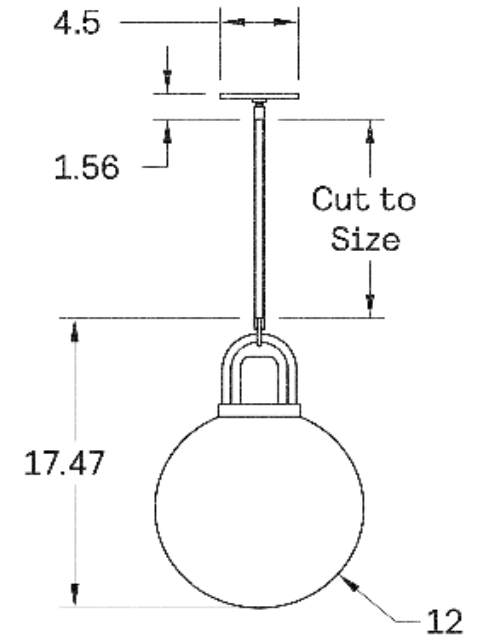

**BRIGHTNESS**

1600 Lumens

**MAX WATTAGE**

20W

**DIMMING**

Universal

**DIMENSIONAL DRAWING**

**CERTIFICATIONS**