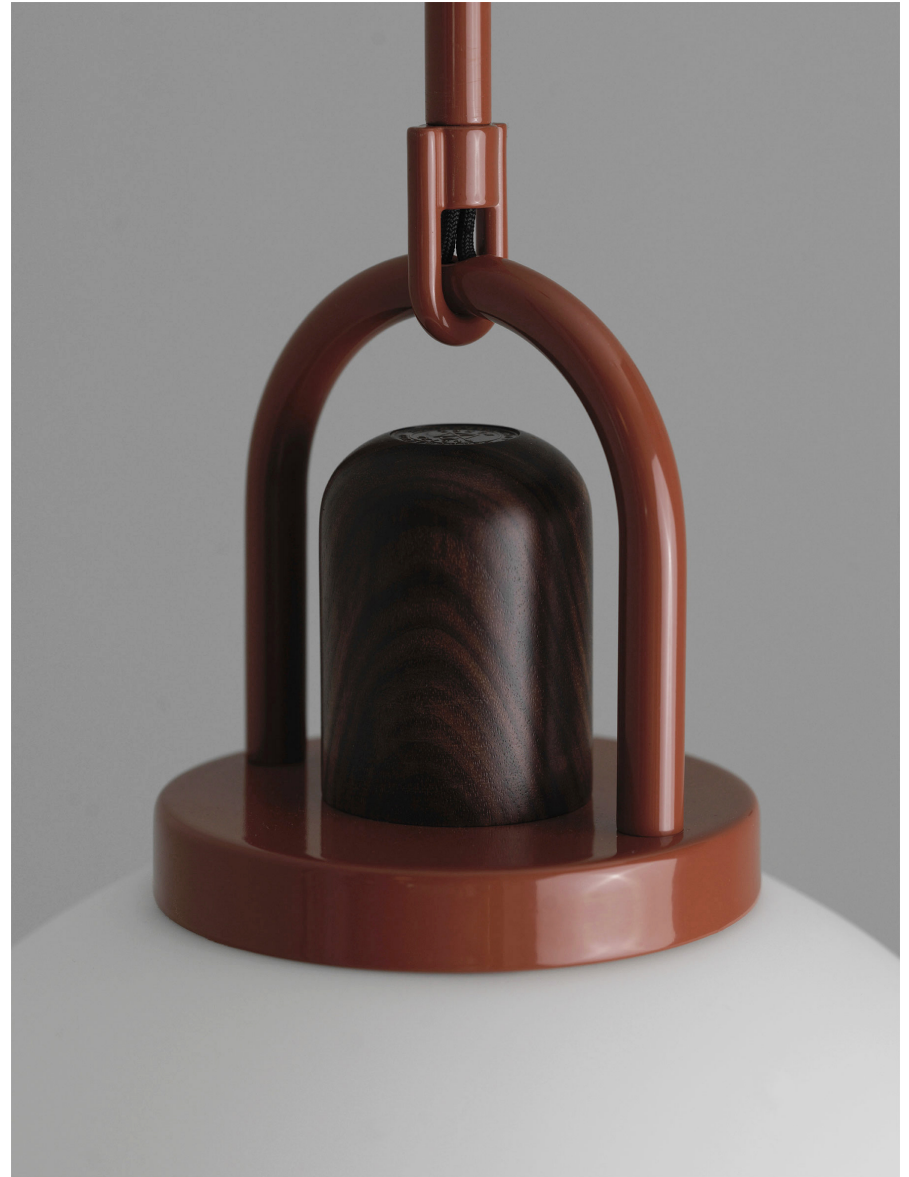

Arc Globe 12"

  
ALLIED MAKER

CEI-077

**MATERIALS**

Brass, Glass, Wood

**METAL FINISHES**

Available in All Standard Metal Finishes

**GLASS FINISHES**

Clear, Frosted, Matte White, Opal, Smoked

**WOOD FINISHES**

Available in All Standard Wood Finishes

**MOUNTING HARDWARE DIAGRAM**

**MOUNTING**

Universal

**WEIGHT**

9.75 lb

**LAMPING**

E26 or E27 Screw Base. Type A Lamps

**BULB INCLUDED (120V USA)**

Philips 12W Bulb

**BULB INCLUDED (240V EU)**

Emery Allen 8.5W 240V Bulb

**LAMP QUANTITY**

1

**BRIGHTNESS**

1600 Lumens

**MAX WATTAGE**

20W

**DIMMING**

Universal

**DIMENSIONAL DRAWING**

**CERTIFICATIONS**