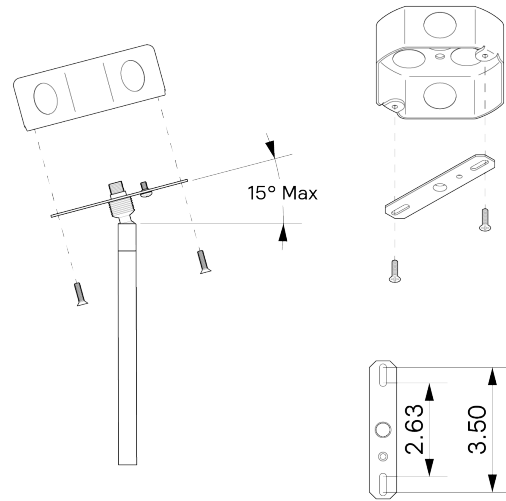

MATERIALS

Brass, Glass, Wood

METAL FINISHES

Available in All Standard Metal Finishes

GLASS FINISHES

Clear, Frosted, Matte White, Opal, Smoked

WOOD FINISHES

Available in All Standard Wood Finishes

MOUNTING HARDWARE DIAGRAM

MOUNTING

Universal

WEIGHT

9.75 lb

LAMPING

E26 or E27 Screw Base. Type A Lamps

BULB INCLUDED (120V USA)

Philips 12W Bulb

BULB INCLUDED (240V EU)

Emery Allen 8.5W 240V Bulb

LAMP QUANTITY

1

BRIGHTNESS

1600 Lumens

MAX WATTAGE

20W

DIMMING

Universal