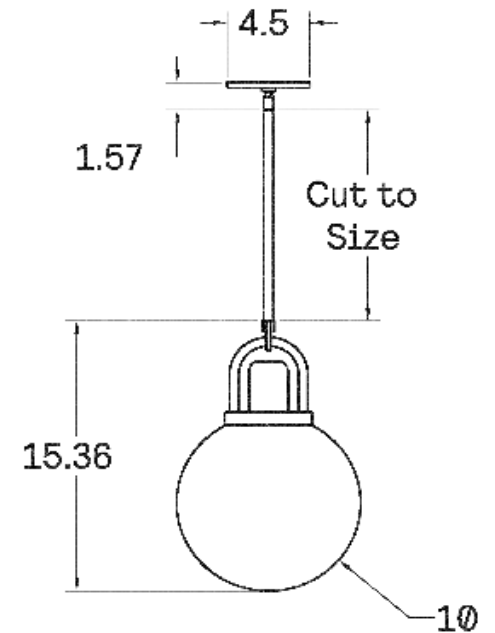

This pendant is designed with a focus on simplicity, emphasizing the high quality of the material and the balance of the form. The carefully shaped arc of the bent brass, hand-turned Black Walnut top and hand-blown 10" glass globe serve both an aesthetic and functional purpose. Please specify overall drop.

MOUNTING HARDWARE DIAGRAM

MOUNTING	WEIGHT
Universal	7.25 lb

LAMPING

E26 or E27 Screw Base. Type A Lamps

BULB INCLUDED (120V USA)

Philips 12W Bulb

BULB INCLUDED (240V EU)

Emery Allen 8.5W 240V Bulb

DIMENSIONAL DRAWING

CERTIFICATIONS

CE, Damp Locations, UL and cUL Certified