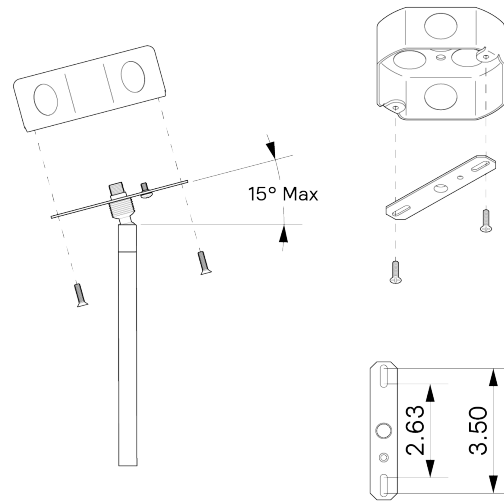

MOUNTING HARDWARE DIAGRAM

MOUNTING	WEIGHT
Universal	7.25 lb

LAMPING

E26 or E27 Screw Base. Type A Lamps

BULB INCLUDED (120V USA)

Philips 12W Bulb

BULB INCLUDED (240V EU)

Emery Allen 8.5W 240V Bulb