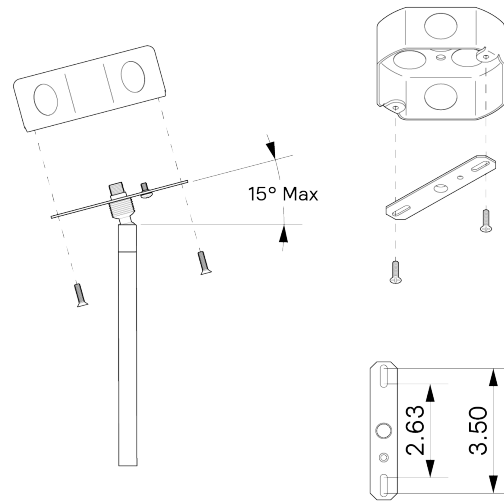

Arc Globe 08"

ALLIED MAKER

CEI-017

DESCRIPTION

This pendant is designed with a focus on simplicity, emphasizing the high quality of the material and the balance of the form. The carefully shaped arc of the bent brass, turned hardwood top and hand-blown glass globe serve both an aesthetic and functional purpose. Height is cut to order.

MOUNTING HARDWARE DIAGRAM

MOUNTING

Universal

WEIGHT

6.25 lb

LAMPING

E26 or E27 Screw Base. Type A Lamps

BULB INCLUDED (120V USA)