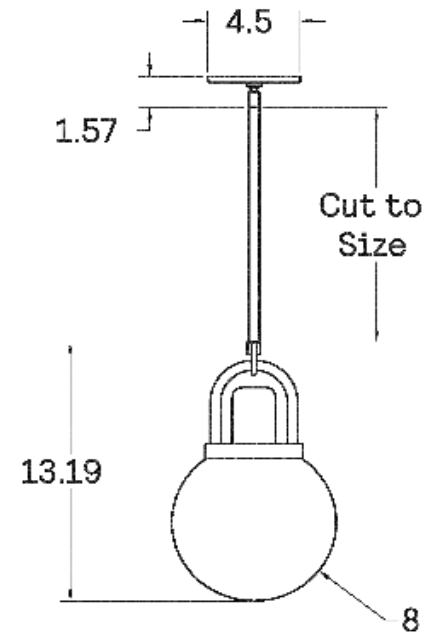

DIMENSIONAL DRAWING

CERTIFICATIONS

CE, Damp Locations, UL and cUL Certified