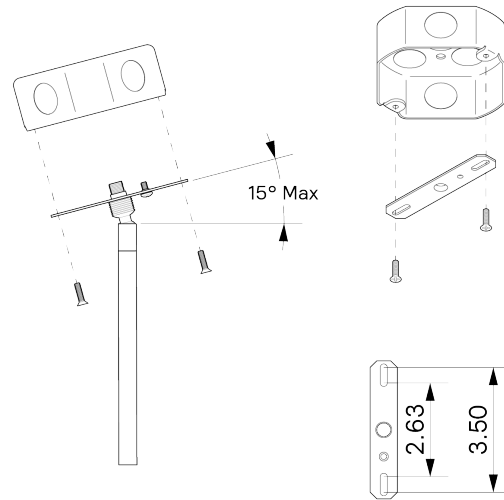

Arc Globe 06"

  
ALLIED MAKER

CEI-016

**DESCRIPTION**

This Arc collection and is inspired by mid-century industrial lighting and designed with a focus on simplicity, emphasizing the high quality of the material and the balance of the form. The carefully shaped arc of the bent brass, turned hardwood and top, blown glass diffuser, and spun brass dome and serve both an aesthetic and functional purpose. This pendant is the perfect marriage of craftsmanship and materials.

**MOUNTING HARDWARE DIAGRAM**

**MOUNTING**

Universal

**WEIGHT**

4.75 lb

**LAMPING**

E26 or E27 Screw Base. Type A Lamps

**BULB INCLUDED (120V USA)**