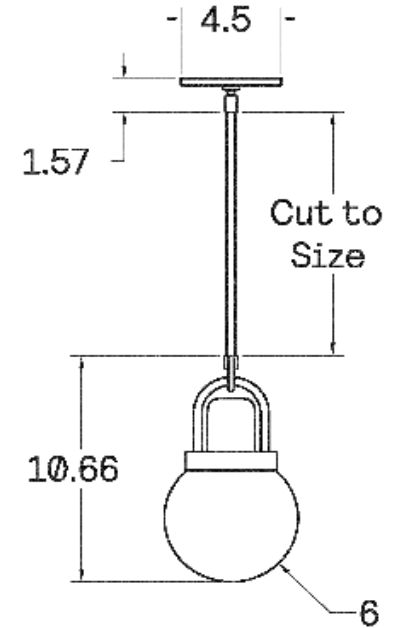

DIMENSIONAL DRAWING

CERTIFICATIONS

CE, Damp Locations, UL and cUL Certified