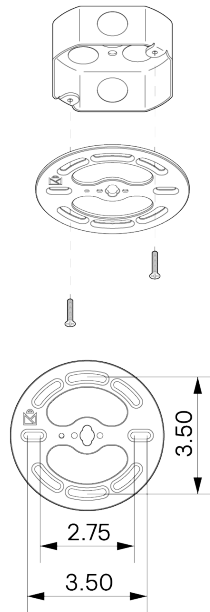

Arc Dome 20"

ALLIED MAKER

CEI-015

Arc Dome 20"

DESCRIPTION

The carefully shaped arc of the bent brass, hand-turned Black Walnut top serve both an aesthetic and functional purpose. This hand-spun 20" dome is meticulously brushed and waxed to a matte satin finish and has a 14" glass globe to diffuse light. This pendant hangs from suspension rod cut to size.

MOUNTING HARDWARE DIAGRAM

MOUNTING	WEIGHT
Universal	27.25 lb

LAMPING

E26 or E27 Screw Base. Type A Lamps

BULB INCLUDED (120V USA)

Philips 12W Bulb

BULB INCLUDED (240V EU)

Emery Allen 8.5W 240V Bulb