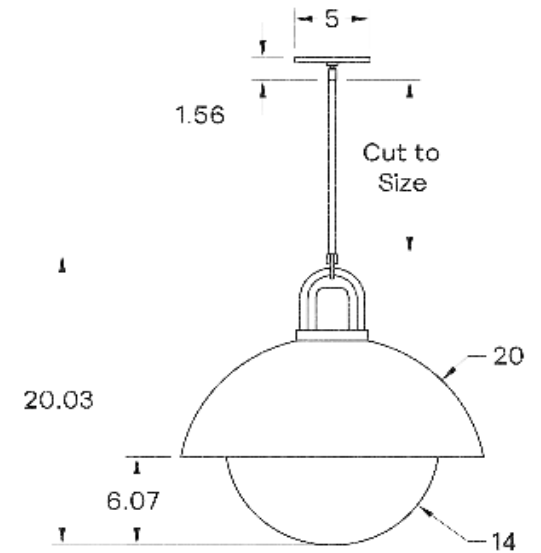

Arc Dome 20"

ALLIED MAKER

CEI-015

Arc Dome 20"

DESCRIPTION

The carefully shaped arc of the bent brass, hand-turned Black Walnut top serve both an aesthetic and functional purpose. This hand-spun 20" dome is meticulously brushed and waxed to a matte satin finish and has a 14" glass globe to diffuse light. This pendant hangs from suspension rod cut to size.

MOUNTING HARDWARE DIAGRAM

MOUNTING	WEIGHT
Universal	27.25 lb

LAMPING

E26 or E27 Screw Base. Type A Lamps

BULB INCLUDED (120V USA)

Philips 12W Bulb

BULB INCLUDED (240V EU)

Emery Allen 8.5W 240V Bulb

DIMENSIONAL DRAWING

CERTIFICATIONS

CE, Damp Locations, UL and cUL Certified