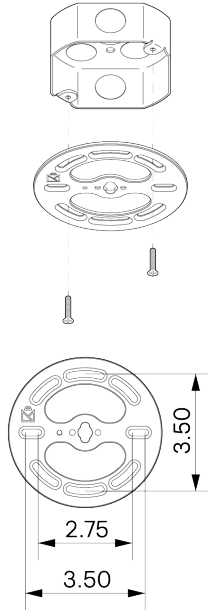

## DESCRIPTION

The carefully shaped arc of the bent brass, hand-turned Black Walnut top, and hand-blown glass globe serve both an aesthetic and functional purpose. This hand-spun 14" dome is meticulously brushed and waxed to a matte satin finish. The pendant is finished with a hand-blown glass diffuser. Height is cut to order.

## MOUNTING HARDWARE DIAGRAM

MOUNTING	WEIGHT
Universal	12.5 lb

## DIMENSIONAL DRAWING