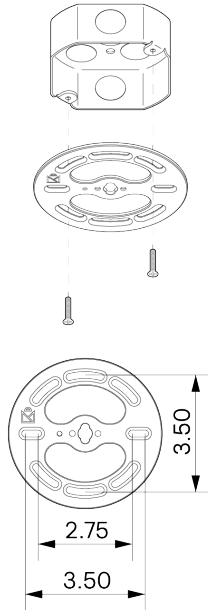

DESCRIPTION

This Arc collection is designed with a focus on simplicity, emphasizing the high quality of the material and the balance of the form. The carefully shaped arc of the bent brass, turned hardwood top, blown glass diffuser, and spun brass dome serve both an aesthetic and functional purpose. This pendant is the perfect marriage of craftsmanship and materials. Height is cut to order.

MOUNTING HARDWARE DIAGRAM

MOUNTING

Universal

WEIGHT

9.5 lb

LAMPING

E26 or E27 Screw Base. Type A Lamps

BULB INCLUDED (120V USA)