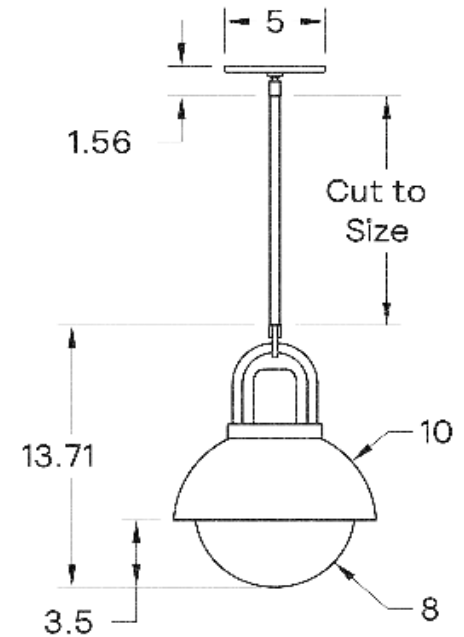

DIMENSIONAL DRAWING

CERTIFICATIONS

CE, Damp Locations, UL and cUL Certified