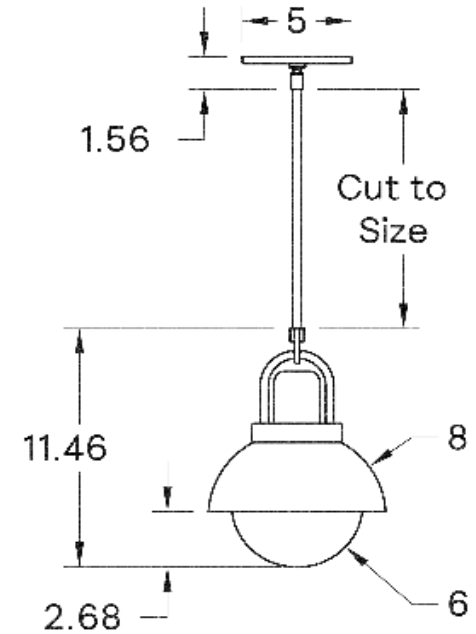

Arc Dome 08"

ALLIED MAKER

CEI-012

DESCRIPTION

This Arc collection is designed with a focus on simplicity, emphasizing the high quality of the material and the balance of the form. The carefully shaped arc of the bent brass, turned hardwood top, blown glass diffuser, and spun brass dome serve both an aesthetic and functional purpose. This pendant is the perfect marriage of craftsmanship and materials. Height is cut to order.

MOUNTING HARDWARE DIAGRAM

MOUNTING	WEIGHT
Universal	7.25 lb

LAMPING

E26 or E27 Screw Base. Type A Lamps

BULB INCLUDED (120V USA)

Philips 9.5W Bulb

BULB INCLUDED (240V EU)

Tala 4W Globe 240V Bulb

DIMENSIONAL DRAWING

CERTIFICATIONS

CE, Damp Locations, UL and cUL Certified