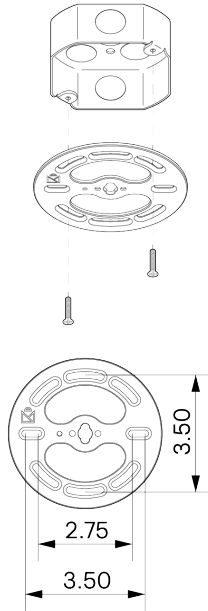

Arc Dome 08"

ALLIED MAKER

CEI-012

DESCRIPTION

This Arc collection is designed with a focus on simplicity, emphasizing the high quality of the material and the balance of the form. The carefully shaped arc of the bent brass, turned hardwood top, blown glass diffuser, and spun brass dome serve both an aesthetic and functional purpose. This pendant is the perfect marriage of craftsmanship and materials. Height is cut to order.

MOUNTING HARDWARE DIAGRAM

MOUNTING	WEIGHT
Universal	7.25 lb

LAMPING

E26 or E27 Screw Base. Type A Lamps

BULB INCLUDED (120V USA)

Philips 9.5W Bulb

BULB INCLUDED (240V EU)

Tala 4W Globe 240V Bulb