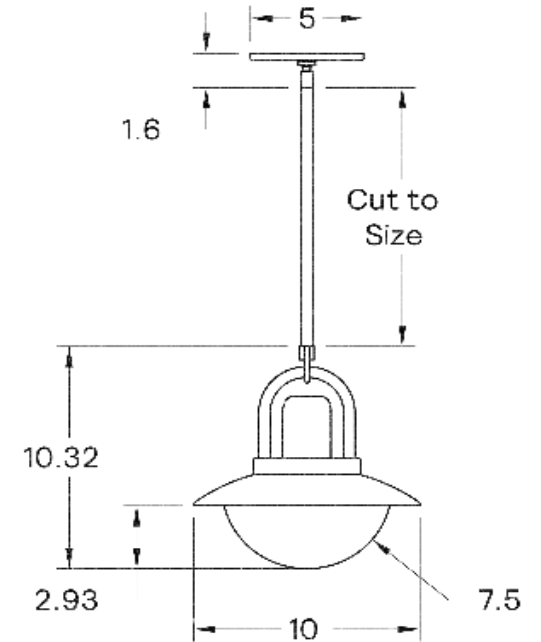

DIMENSIONAL DRAWING

CERTIFICATIONS

CE, Damp Locations, UL and cUL Certified