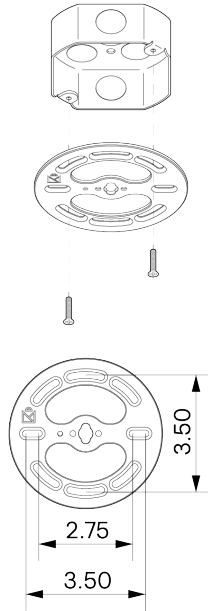

Arc Concentric 10"

DESCRIPTION

A continuation of our signature collection, this Arc pendant holds a wood dome with blown glass hemisphere.

MATERIALS

Brass, Glass, Wood

METAL FINISHES

Available in All Standard Metal Finishes

GLASS FINISHES

Matte White, Opal

WOOD FINISHES

Available in All Standard Wood Finishes

MOUNTING HARDWARE DIAGRAM

MOUNTING

Universal

WEIGHT

6.5 lb

LAMPING

Integrated AC LED Module

LAMP QUANTITY

1

BRIGHTNESS

900 Lumens

DIMMING

LED+