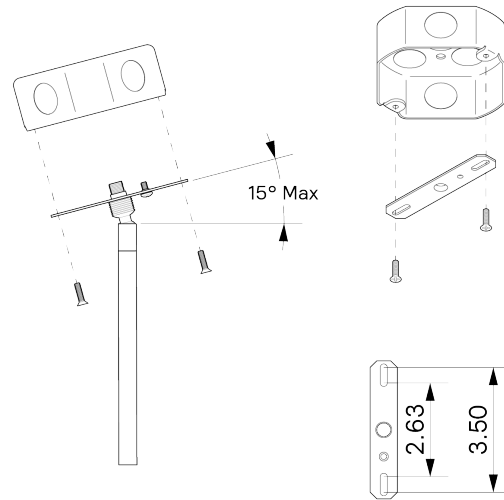

Arc 30"

ALLIED MAKER

CEI-010

DESCRIPTION

This new addition to our Arc Collection features a 30" hand-spun dome. The carefully shaped arc of the bent brass, hand-turned wood topper serve both an aesthetic and functional purpose. This pendant hangs from suspension pipe and has a 8" blown-glass globe to diffuse light internally.

MOUNTING HARDWARE DIAGRAM

MOUNTING	WEIGHT
Universal	38.75 lb

LAMPING

E26 or E27 Screw Base. Type A Lamps

BULB INCLUDED (120V USA)

Philips 12W Bulb

BULB INCLUDED (240V EU)

Emery Allen 8.5W 240V Bulb