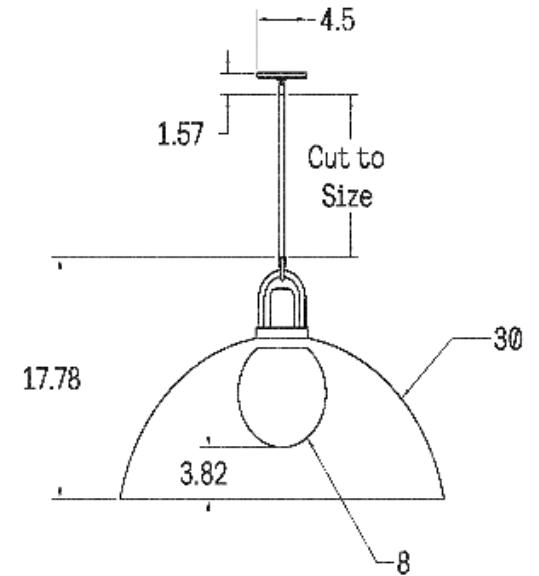

Arc 30"

ALLIED MAKER

CEI-010

DESCRIPTION

This new addition to our Arc Collection features a 30" hand-spun dome. The carefully shaped arc of the bent brass, hand-turned wood topper serve both an aesthetic and functional purpose. This pendant hangs from suspension pipe and has a 8" blown-glass globe to diffuse light internally.

MOUNTING HARDWARE DIAGRAM

MOUNTING	WEIGHT
Universal	38.75 lb

LAMPING

E26 or E27 Screw Base. Type A Lamps

BULB INCLUDED (120V USA)

Philips 12W Bulb

BULB INCLUDED (240V EU)

Emery Allen 8.5W 240V Bulb

DIMENSIONAL DRAWING

CERTIFICATIONS

CE, Damp Locations, UL and cUL Certified