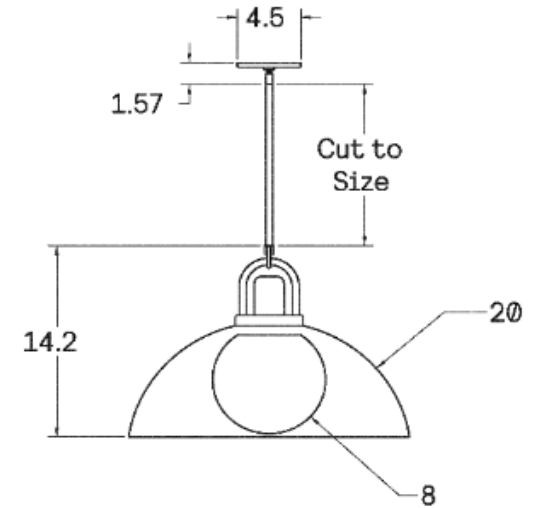

DIMENSIONAL DRAWING

CERTIFICATIONS

CE, Damp Locations, UL and cUL Certified