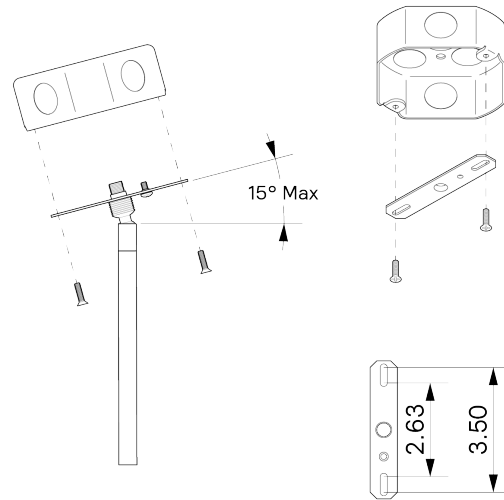

Arc 20"

ALLIED MAKER

CEI-009

DESCRIPTION

The carefully shaped arc of the bent brass, hand-turned hardwood top serve both an aesthetic and functional purpose. This hand-spun 20" dome is meticulously brushed and waxed to a matte satin finish. This pendant hangs from suspension pipe.

MOUNTING HARDWARE DIAGRAM

MOUNTING

Universal

WEIGHT

19.5 lb

LAMPING

E26 or E27 Screw Base. Type A Lamps

BULB INCLUDED (120V USA)