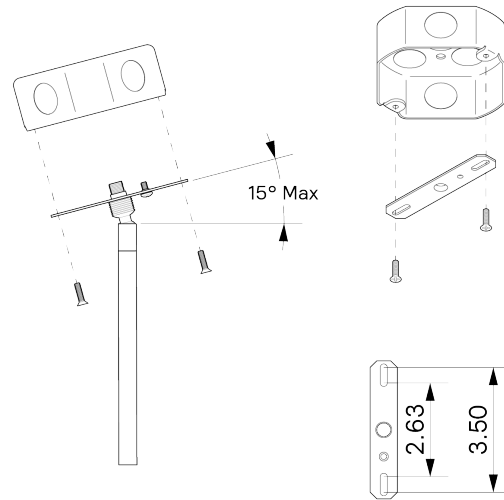

Arc 14"

ALLIED MAKER

CEI-008

DESCRIPTION

The carefully shaped arc of the bent brass, and hand-turned Black Walnut top serve both an aesthetic and functional purpose. This hand-spun 14" dome is meticulously brushed and waxed to a matte satin finish. Height is cut to order.

MOUNTING HARDWARE DIAGRAM

MOUNTING

Universal

WEIGHT

10 lb

LAMPING

E26 or E27 Screw Base. Type A Lamps

BULB INCLUDED (120V USA)