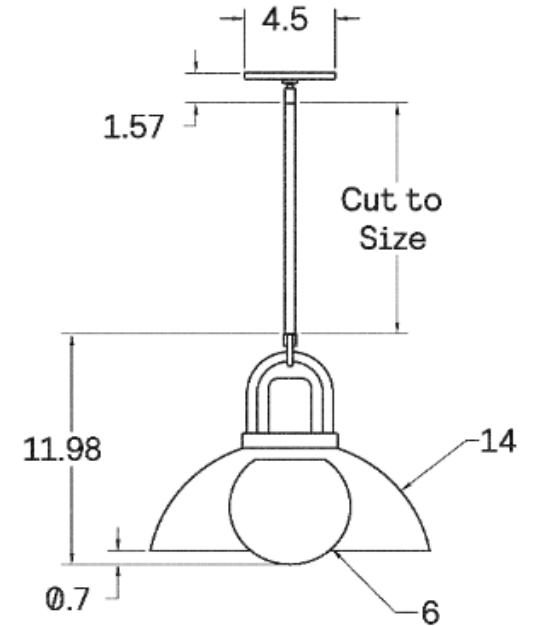

DIMENSIONAL DRAWING

CERTIFICATIONS

CE, Damp Locations, UL and cUL Certified