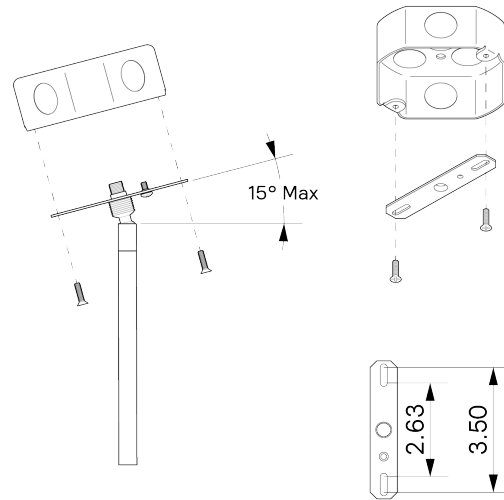

Arc 10"

ALLIED MAKER

CEI-007

DESCRIPTION

The carefully shaped arc of the bent brass, and hand-turned Black Walnut top serve both an aesthetic and functional purpose. This hand-spun 10" dome is meticulously brushed and waxed to a matte satin finish.

MOUNTING HARDWARE DIAGRAM

MOUNTING

Universal

WEIGHT

8.5 lb

LAMPING

E26 or E27 Screw Base. Type A Lamps

BULB INCLUDED (120V USA)