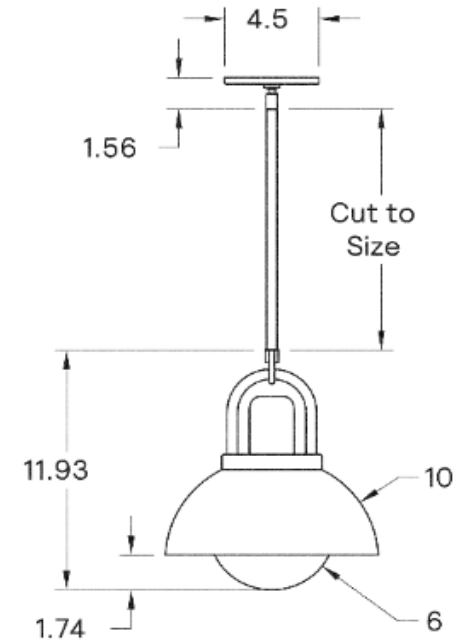

DIMENSIONAL DRAWING

CERTIFICATIONS

CE, Damp Locations, UL and cUL Certified