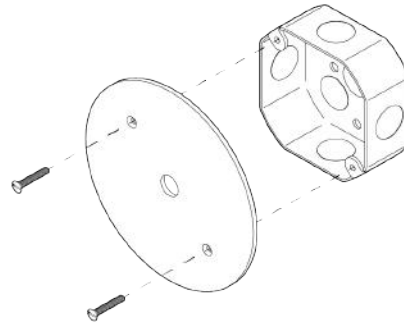

WAC-043

MATERIALS

Brass, Glass

METAL FINISHES

Available in All Standard Metal Finishes

GLASS FINISHES

Opal, Skytek

MOUNTING HARDWARE DIAGRAM

LAMPING

E12 or E14 Screw Base. Type G16.5 Lamps

BULB INCLUDED (120V USA)

Feit 5.5W E12 Bulb

MOUNTING

Universal

WEIGHT

10.5 lb