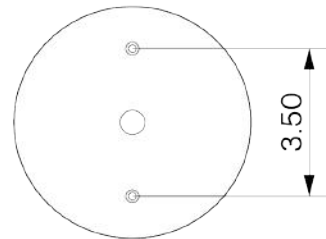

LAMPING

E12 or E14 Screw Base. Type G16.5 Lamps

BULB INCLUDED (120V USA)

Feit 5.5W E12 Bulb

MOUNTING

Universal

WEIGHT

10.5 lb