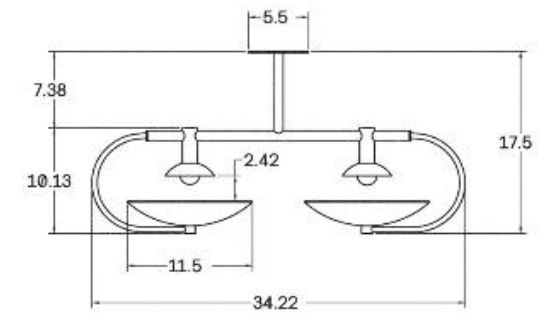

LAMPING

E12 or E14 Screw Base. Type G16.5 Lamps

BULB INCLUDED (120V USA)

Feit 5.5W E12 Bulb

MOUNTING

Universal

WEIGHT

10.5 lb