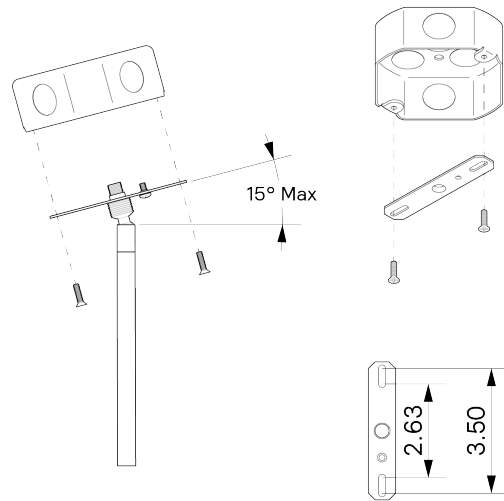

Aperture 4 30"

CHA-012

DESCRIPTION

Four cast glass domes encircle a geometric 4-bulb light source.

MATERIALS

Brass, Glass

METAL FINISHES

Available in All Standard Metal Finishes

GLASS FINISHES

Opal, Skytek

MOUNTING HARDWARE DIAGRAM

MOUNTING

Universal

WEIGHT

34.25 lb

LAMPING

E12 or E14 Screw Base. Type G16.5 Lamps

BULB INCLUDED (120V USA)

Feit 5.5W E12 Bulb

BULB INCLUDED (240V EU)

Tala 5W Globe 240V Bulb

LAMP QUANTITY

4

BRIGHTNESS

2000 Lumens

DIMMING

LED+