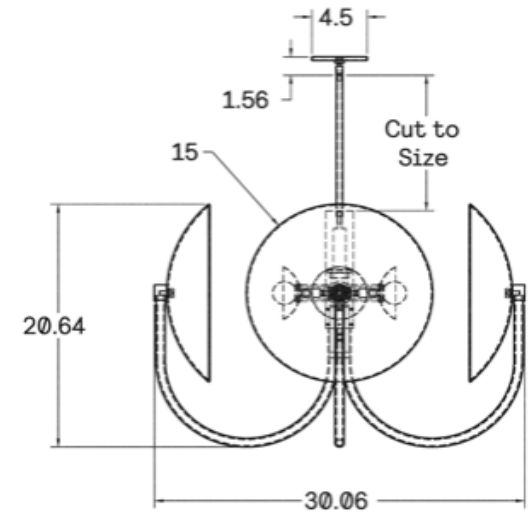

DIMENSIONAL DRAWING

CERTIFICATIONS

CE, Damp Locations, UL and cUL Certified