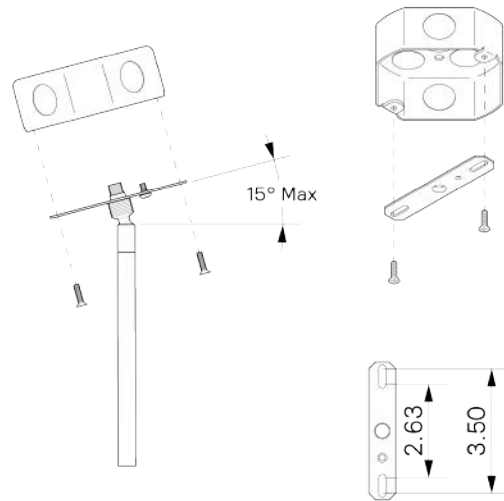

Aperture 4 20"

CHA-001

DESCRIPTION

Four cast glass domes encircle a geometric 4-bulb light source.

MATERIALS

Brass, Glass

METAL FINISHES

Available in All Standard Metal Finishes

GLASS FINISHES

Opal, Skytek

MOUNTING HARDWARE DIAGRAM

LAMPING

E12 or E14 Screw Base. Type G16.5 Lamps

BULB INCLUDED (120V USA)

Feit 5.5W E12 Bulb