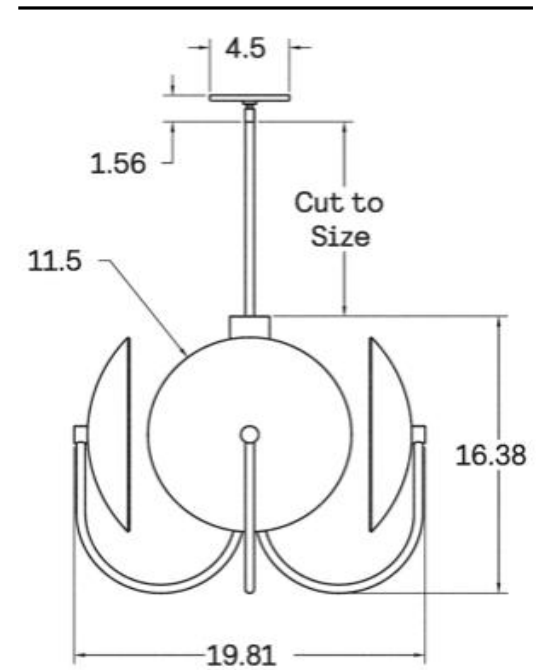

CHA-001

DESCRIPTION

Four cast glass domes encircle a geometric 4-bulb light source.

MATERIALS

Brass, Glass

METAL FINISHES

Available in All Standard Metal Finishes

GLASS FINISHES

Opal, Skytek

MOUNTING HARDWARE DIAGRAM

LAMPING

E12 or E14 Screw Base. Type G16.5 Lamps

BULB INCLUDED (120V USA)

Feit 5.5W E12 Bulb

MOUNTING

Universal

WEIGHT

21.75 lb

CERTIFICATIONS

CE, Damp Locations, UL and cUL Certified

DIMENSIONAL DRAWING