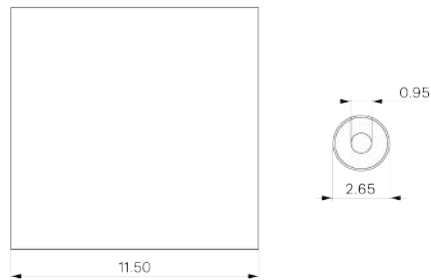

Angular Floor Lamp

DESCRIPTION

Type text and format it using the toolbar.

MATERIALS

Brass, Fabric, Wood

WOOD FINISHES

Available in All Standard Wood Finishes

MOUNTING HARDWARE DIAGRAM

LAMPING

E26 or E27 Screw Base. Type A Lamps