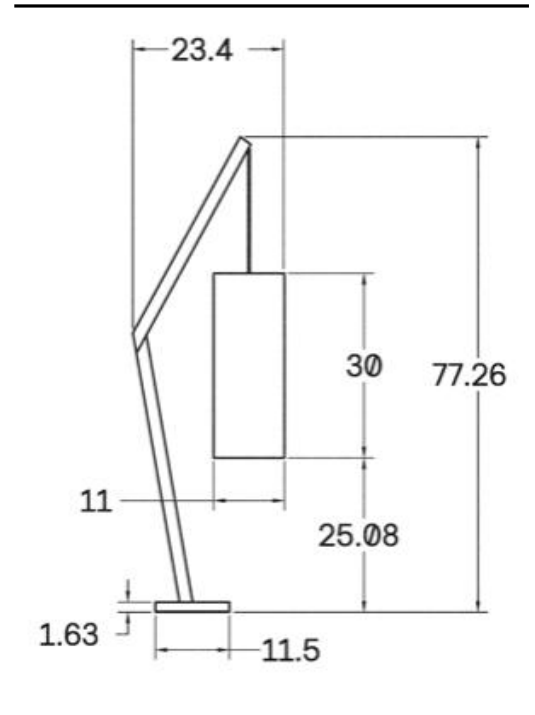

Angular Floor Lamp

FLO-002

Angular Floor Lamp

DESCRIPTION

Type text and format it using the toolbar.

MATERIALS

Brass, Fabric, Wood

WOOD FINISHES

Available in All Standard Wood Finishes

MOUNTING HARDWARE DIAGRAM

LAMPING

E26 or E27 Screw Base. Type A Lamps

BULB INCLUDED (120V USA)

Cree 75W Bulb

MOUNTING

Universal

WEIGHT

10.5 lb

CERTIFICATIONS

CE, Damp Locations, UL and cUL Certified

DIMENSIONAL DRAWING