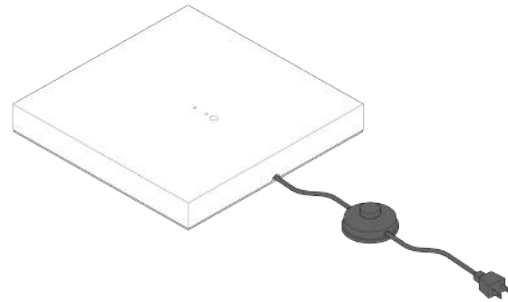

Angular Floor Lamp

FLO-002

Angular Floor Lamp

DESCRIPTION

Type text and format it using the toolbar.

MATERIALS

Brass, Fabric, Wood

WOOD FINISHES

Available in All Standard Wood Finishes

MOUNTING HARDWARE DIAGRAM

LAMPING

E26 or E27 Screw Base. Type A Lamps

BULB INCLUDED (120V USA)

Cree 75W Bulb

MOUNTING

Universal

WEIGHT

10.5 lb

CERTIFICATIONS

CE, Damp Locations, UL and cUL Certified

DIMENSIONAL DRAWING