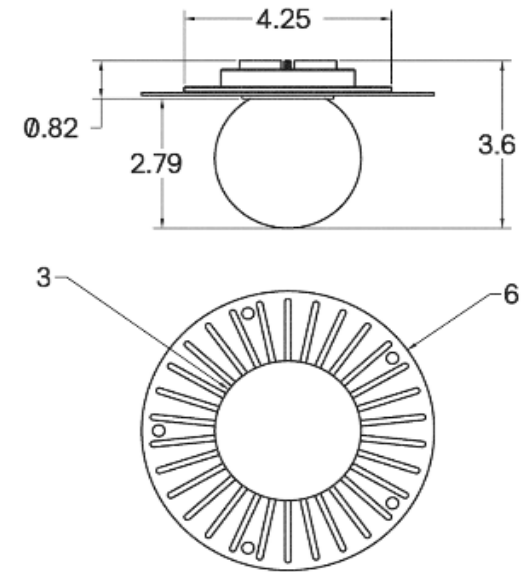

DIMENSIONAL DRAWING

CERTIFICATIONS

CE, Damp Locations, UL and cUL Certified