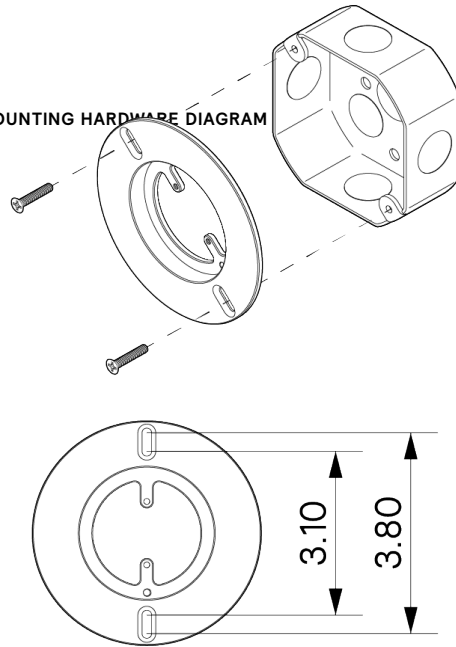

Trimless Mini Orb 3"

WAC-054

Trimless Mini Orb 3"

WAC-054

DESCRIPTION

Trimless achieves a refined and minimal aesthetic by eliminating the plate in drywall installations yet still uses standard junction boxes. This is the only Orb that can be installed in a 4" J-Box.

MOUNTING HARDWARE DIAGRAM

MOUNTING

4" J-Box only. Minimum 1.25" depth

WEIGHT

1.25 lb

LAMPING

G8 Bi-Pin Base. Type T Lamps

BULB INCLUDED (120V USA)