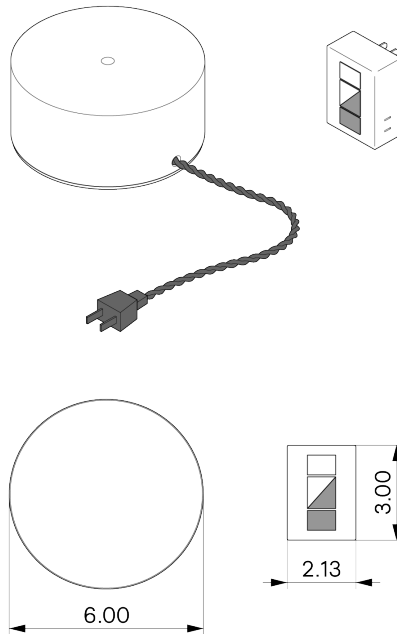

Alabaster Totem 3 Table Lamp

TAB-014

DESCRIPTION

Inspired by the beauty of an ancient material, the Alabaster collection aims to showcase the magical translucency of this precious stone. Light flows into Alabaster shapes creating an ethereal glow

MATERIALS

Alabaster, Brass, Wood

METAL FINISHES

Available in All Standard Metal Finishes

WOOD FINISHES

Available in All Standard Wood Finishes

MOUNTING HARDWARE DIAGRAM

WEIGHT

55.75 lb

LAMPING

Integrated Low Voltage LED with Driver Included • 120V - 277V • 900mA 28 - 42V Constant Current LED Driver AC DC Converter Topology 1 Output • 38W Total Output

LAMP QUANTITY

3

BRIGHTNESS

1200 Lumens

DIMMING

0-10V, Universal