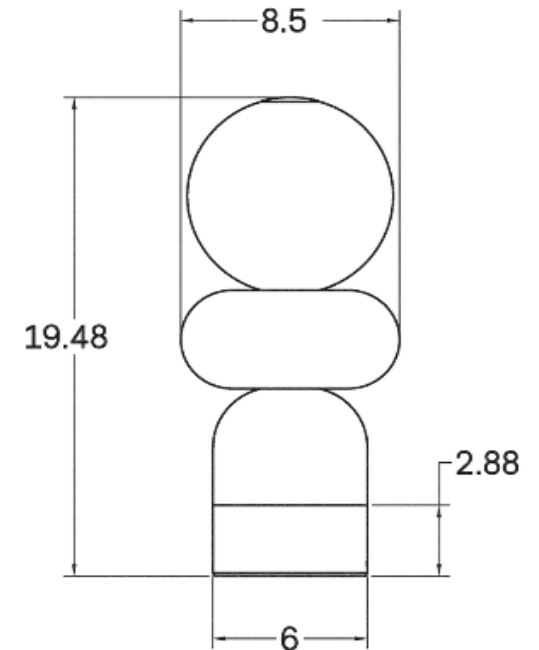

DIMENSIONAL DRAWING

CERTIFICATIONS

CE, Damp Locations, UL and cUL Certified