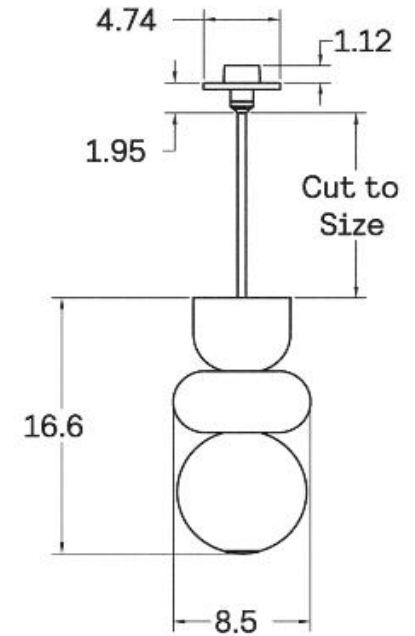

## MOUNTING HARDWARE DIAGRAM

## WEIGHT

56 lb

## LAMP QUANTITY

3

## DIMENSIONAL DRAWING