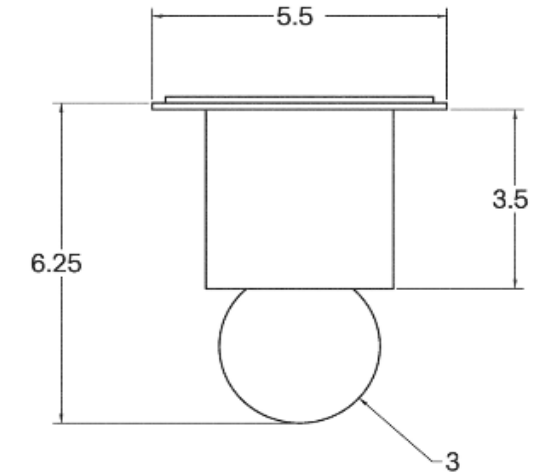

Emery Allen 4.5W G8 240V Bulb

LAMP QUANTITY

1

BRIGHTNESS

450 Lumens

DIMMING

LED+

DIMENSIONAL DRAWING