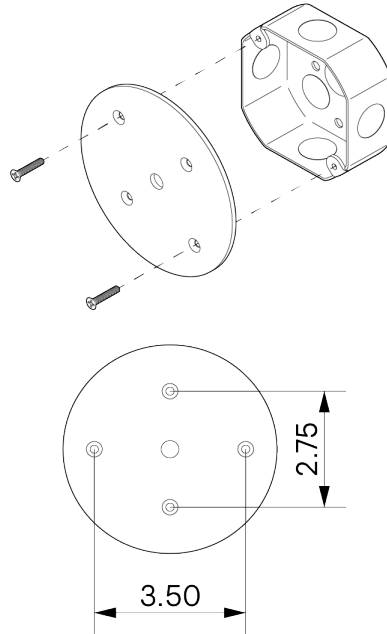

Alabaster S01

WAC-002

DESCRIPTION

Inspired by the beauty of an ancient material, the Alabaster collection aims to showcase the magical translucency of this precious stone. Light flows into Alabaster shapes creating an ethereal glow.

MATERIALS

Alabaster, Brass, Glass

METAL FINISHES

Available in All Standard Metal Finishes

GLASS FINISHES

Alabaster, Clear, Opal

MOUNTING HARDWARE DIAGRAM

MOUNTING

Universal

WEIGHT

5 lb

LAMPING

G8 Bi-Pin Base. Type T Lamps

BULB INCLUDED (120V USA)

Emery Allen 4.5W G8 Bulb

BULB INCLUDED (240V EU)

Emery Allen 4.5W G8 240V Bulb

LAMP QUANTITY

1

BRIGHTNESS

450 Lumens

DIMMING

LED+