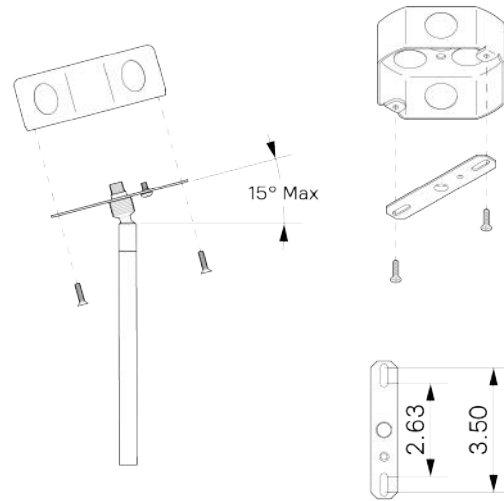

Alabaster P01

CEI-004

DESCRIPTION

Inspired by the beauty of an ancient material, the Alabaster collection aims to showcase the magical translucency of this precious stone. Light flows into Alabaster shapes creating an ethereal glow.

MATERIALS

Alabaster, Brass, Glass

METAL FINISHES

Available in All Standard Metal Finishes

GLASS FINISHES

Alabaster, Clear, Opal

MOUNTING HARDWARE DIAGRAM

LAMPING

G8 Bi-Pin Base. Type T Lamps

BULB INCLUDED (120V USA)

Emery Allen 4.5W G8 Bulb