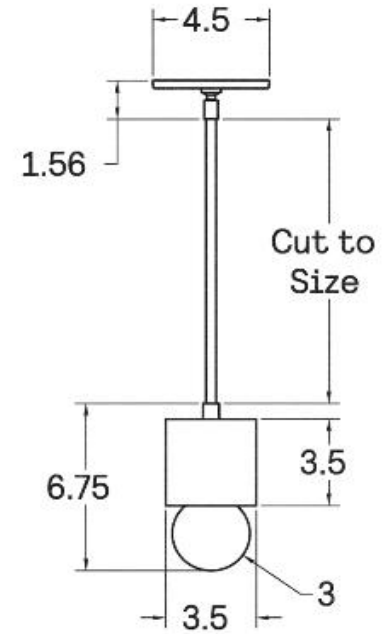

G8 Bi-Pin Base. Type T Lamps

BULB INCLUDED (120V USA)

Emery Allen 4.5W G8 Bulb

MOUNTING

Universal

WEIGHT

4.25 lb

CERTIFICATIONS