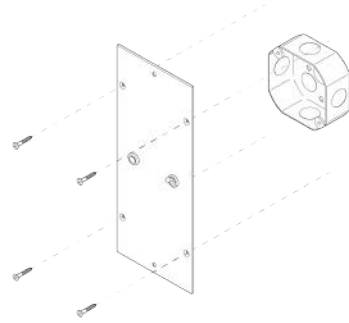

Accordion Bell Sconce

WAL-003

DESCRIPTION

This brass and wood vintage style wall sconce provides ample task light and can be extended to an overall reach of 18". The bell shade houses a 40 watt equivalent LED bulb.

MATERIALS

Brass, Wood

METAL FINISHES

Available in All Standard Metal Finishes

WOOD FINISHES

Available in All Standard Wood Finishes

MOUNTING HARDWARE DIAGRAM

LAMPING

E26 or E27 Screw Base. Type G Lamps