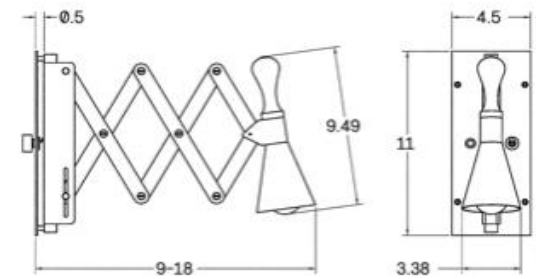

Accordion Bell Sconce

WAL-003

DESCRIPTION

This brass and wood vintage style wall sconce provides ample task light and can be extended to an overall reach of 18". The bell shade houses a 40 watt equivalent LED bulb.

E26 or E27 Screw Base. Type G Lamps

BULB INCLUDED (120V USA)

Sunlite 7W Globe Bulb

MOUNTING

4" J-Box only. Minimum 1.25" depth

WEIGHT

7.75 lb

CERTIFICATIONS