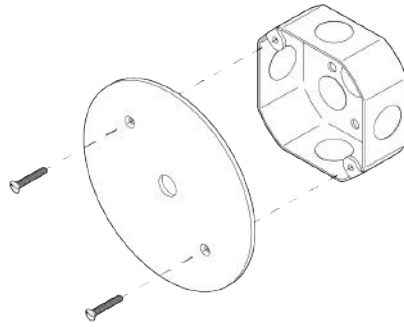

3 Arc Vanity

WAL-002

3 Arc Vanity

DESCRIPTION

A contemporary take on a traditional vanity style fixture with meticulously fabricated joinery, bringing together three 8" pendants into one linear sconce.

MATERIALS

LAMPING

E26 or E27 Screw Base. Type A Lamps

BULB INCLUDED (120V USA)

Cree 60W Bulb

MOUNTING	WEIGHT
Universal	22 lb

CERTIFICATIONS

CE, Damp Locations, UL and cUL Certified

DIMENSIONAL DRAWING