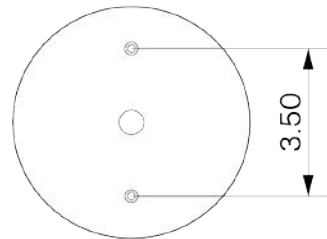

3 Arc Vanity

WAL-002

3 Arc Vanity

DESCRIPTION

A contemporary take on a traditional vanity style fixture with meticulously fabricated joinery, bringing together three 8" pendants into one linear sconce.

MATERIALS

LAMPING

E26 or E27 Screw Base. Type A Lamps

BULB INCLUDED (120V USA)

Cree 60W Bulb

MOUNTING	WEIGHT
Universal	22 lb

CERTIFICATIONS

CE, Damp Locations, UL and cUL Certified

DIMENSIONAL DRAWING