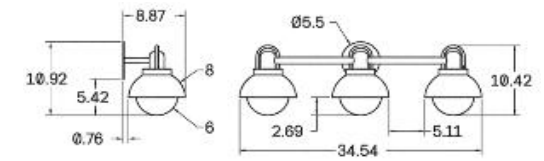

LAMPING

E26 or E27 Screw Base. Type A Lamps

BULB INCLUDED (120V USA)

Cree 60W Bulb

MOUNTING	WEIGHT
Universal	22 lb

CERTIFICATIONS

CE, Damp Locations, UL and cUL Certified

DIMENSIONAL DRAWING