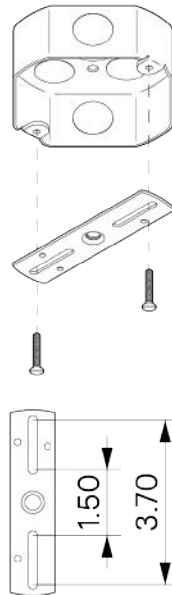

3 Arc Island

ALLIED MAKER

CEI-001

3 Arc Island

CEI-001

DESCRIPTION

A contemporary take on a traditional billiard style fixture with meticulously fabricated joinery, bringing together three 10" pendants into one linear centerpiece.

MOUNTING HARDWARE DIAGRAM

LAMPING

E26 or E27 Screw Base. Type A Lamps

BULB INCLUDED (120V USA)

Cree 60W Bulb

MOUNTING	WEIGHT
Universal	35.5 lb

CERTIFICATIONS

CE, Damp Locations, UL and cUL Certified

DIMENSIONAL DRAWING