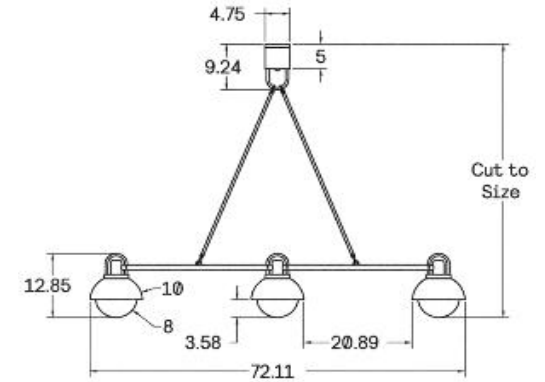

MOUNTING HARDWARE DIAGRAM

LAMPING

E26 or E27 Screw Base. Type A Lamps

BULB INCLUDED (120V USA)

Cree 60W Bulb

MOUNTING	WEIGHT
Universal	35.5 lb

CERTIFICATIONS

CE, Damp Locations, UL and cUL Certified

DIMENSIONAL DRAWING