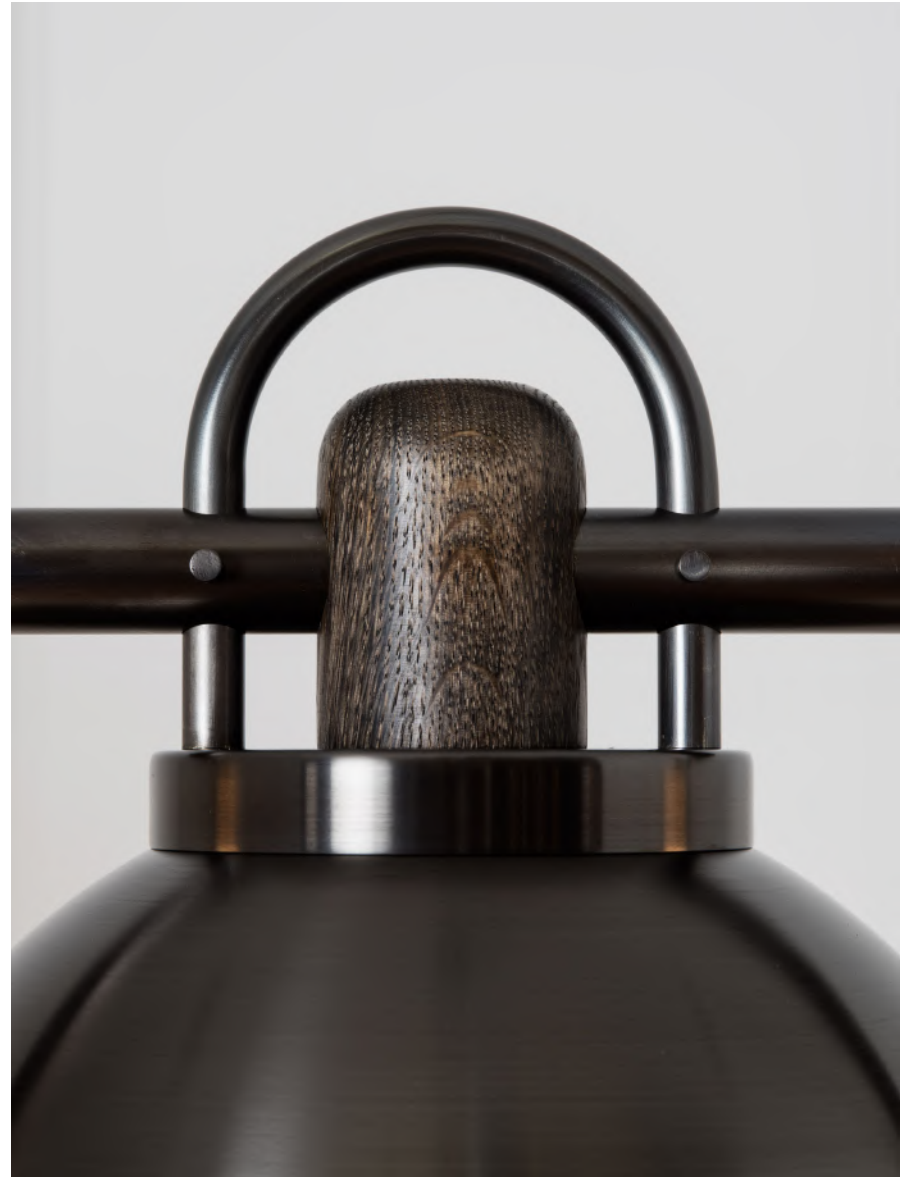

3 Arc Island

ALLIED MAKER

CEI-001

3 Arc Island

CEI-001

DESCRIPTION

A contemporary take on a traditional billiard style fixture with meticulously fabricated joinery, bringing together three 10" pendants into one linear centerpiece.

MATERIALS

Brass, Glass, Wood

METAL FINISHES

Available in All Standard Metal Finishes

GLASS FINISHES

Clear, Frosted, Matte White, Opal, Smoked

WOOD FINISHES

Available in All Standard Wood Finishes

MOUNTING HARDWARE DIAGRAM

LAMPING

E26 or E27 Screw Base. Type A Lamps

BULB INCLUDED (120V USA)

Cree 60W Bulb

MOUNTING	WEIGHT
Universal	35.5 lb

CERTIFICATIONS

CE, Damp Locations, UL and cUL Certified