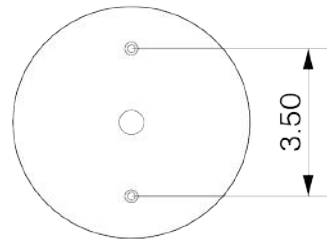

1 Arc Vanity

MATERIALS

Brass, Glass, Wood

METAL FINISHES

Available in All Standard Metal Finishes

GLASS FINISHES

Clear, Frosted, Matte White, Opal, Smoked

WOOD FINISHES

Available in All Standard Wood Finishes

MOUNTING HARDWARE DIAGRAM