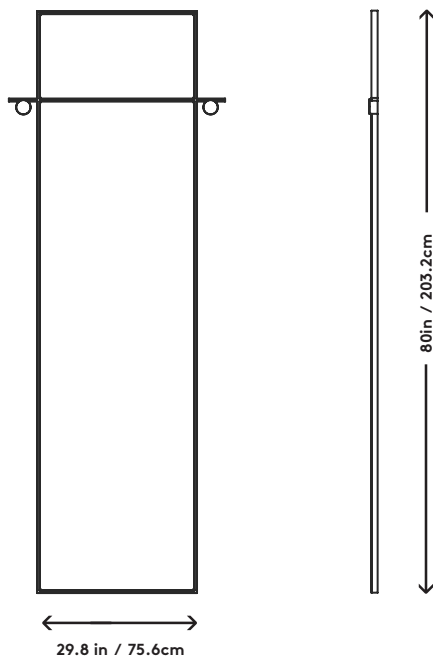

Abal Tall Mirror

Matter Made, 2016

Product Type	Mirror
Materials	Aluminum, Painted Glass, Mirror, Brass
Dimensions	D .75" x W 29.8" x H 80" L 1.9cm x W 75.76m x H 203.2cm
Finishes	<ul style="list-style-type: none"> ● Black Glass ● Deep Blue Glass ● Neutral Pink Glass
Weight	25lbs 11kgs
Shipping	Crated L 84" x W 34" x H 6" L 213.4cm x W 86.4cm x H 15.2cm
Shipping Weight	75lbs 34kgs
Lead Time	12-14 weeks