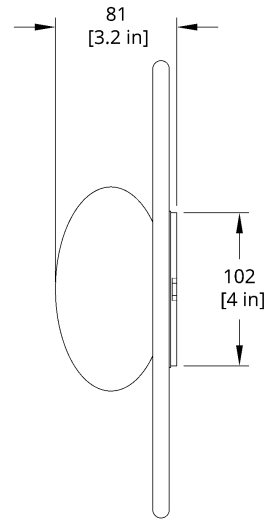

MATERIALS

Opal glass, wood and cement composite

PERFORMANCE

468.1 lm

Power Consumption 7.1W

Luminaire Watts 7.1W

66 lm/W

90 CRI

Medium: 12 x 12 x 3 in | Small: 8 x 8 x 3 in

YOUR PRODUCT CODE

TP-FM-1D- [] - [] - [] - [] - [] - [] - [] - []

Specification Logic

SIZE

Medium (12")	M
Small (8")	S

DIFFUSER (GLOBE)

Ellipse	E
---------	---

IP RATING

IP 65	IP65
-------	------

Drawings

TP Topo Sconce Medium (Rotate 90 degrees for flush mount version)

TP Topo Sconce Small (Rotate 90 degrees for flush mount version)