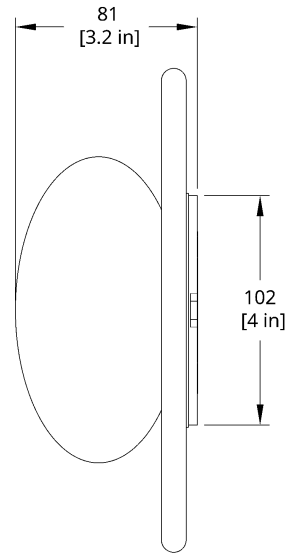

MATERIALS

Opal glass, wood and cement composite

PERFORMANCE

468.1 lm

Power Consumption 7.1W

Luminaire Watts 7.1W

66 lm/W

90 CRI

Medium: 12 x 12 x 3 in | Small: 8 x 8 x 3 in

YOUR PRODUCT CODE

TP-FM-1D- [] - [] - [] - [] - [] - [] - [] - []

Specification Logic

SIZE

Medium (12")	M
Small (8")	S

DIFFUSER (GLOBE)

Ellipse	E
---------	---

IP RATING

IP 65	IP65
-------	------

Drawings

TP Topo Sconce Medium (Rotate 90 degrees for flush mount version)

TP Topo Sconce Small (Rotate 90 degrees for flush mount version)