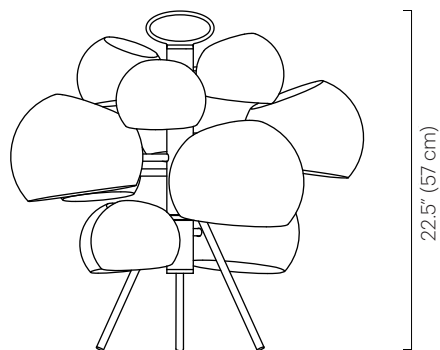

### Description

The Kopra Standing lamp features eleven Boi shades of various sizes on a three legged frame topped with an oval handle. Each shade rotates 320° to cast light directionally.

### Weight

25 lbs (11.3 kg)

### Dimensions

Approx diameter: 29" (74 cm)  
 Height: 58" (147 cm)

No. 316

24" (61 cm) approx diameter

### Dimensions

Approx diameter: 24" (61 cm)  
Height: 22.5" (57 cm)