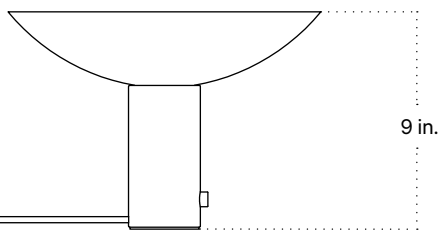

Arundel Up Light

Technical Specifications

Materials	Steel, glass
Product weight	9 lbs
Lead time	3 days
Bulbs included (1)	E12 / 120 V / 5.0 W / 550 lm 2700 K / dimmable
Dimmer	Integrated dimmer switch
Cord length	10 feet
Max wattage	10 W
Certifications	UL listed, damp-rated

Notes

1. A rotary dimmer switch is located on the base of the fixture.
2. This table lamp comes with a 10-foot black cord; length and color are not customizable.

Updated June 14, 2023

Front View

Top View

Side View