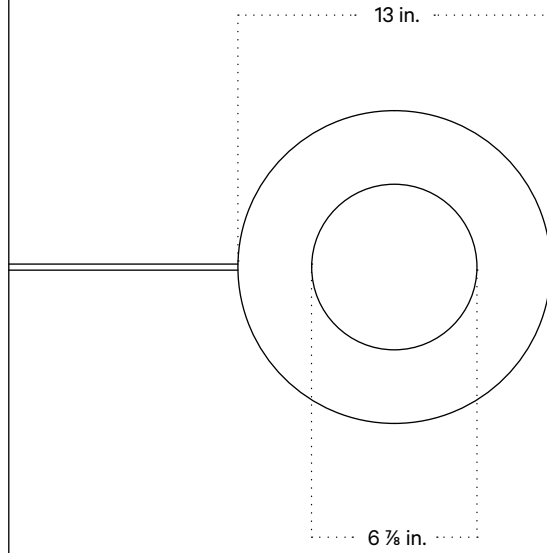

Arundel Up Light

Technical Specifications

Materials	Steel, glass
Product weight	9 lbs
Lead time	3 days
Bulbs included (1)	E12 / 120 V / 5.0 W / 550 lm 2700 K / dimmable
Dimmer	Integrated dimmer switch
Cord length	10 feet
Max wattage	10 W
Certifications	UL listed, damp-rated

Notes

1. A rotary dimmer switch is located on the base of the fixture.
2. This table lamp comes with a 10-foot black cord; length and color are not customizable.

Updated June 14, 2023

Front View

Top View

Side View