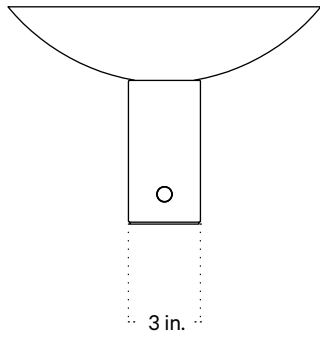

Arundel Up Light

Technical Specifications

Materials	Steel, glass
Product weight	9 lbs
Lead time	3 days
Bulbs included (1)	E12 / 120 V / 5.0 W / 550 lm 2700 K / dimmable
Dimmer	Integrated dimmer switch
Cord length	10 feet
Max wattage	10 W
Certifications	UL listed, damp-rated

Notes

1. A rotary dimmer switch is located on the base of the fixture.
2. This table lamp comes with a 10-foot black cord; length and color are not customizable.

Updated June 14, 2023

Front View

Top View

Side View