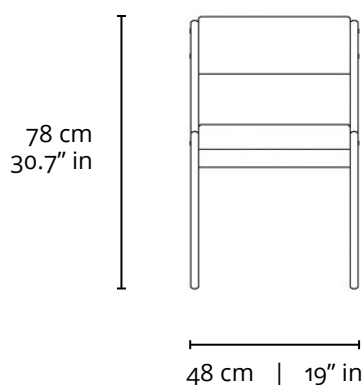

TIÃO CHAIR

1959

PRODUCT INFO

DIMENSIONS

- 48 x 52 x 78h (cm)
- 19" x 20.5" x 30.7"h (inches)*

PRODUCT DESCRIPTION

- Solid wood frame.
- Upholstered seat and back.

* The inch measurements are approximate for better picturing the dimensions. Only the centimeters measurements are accurate.

INFO

"This Sergio Rodrigues furniture line is licensed to and commercialized exclusively by LinBrasil Ltda and is protected by patent laws and legal sanctions under both criminal and civil codes. Legal proceedings may be instituted against any parties breaching the rights of LinBrasil."

For more information on our warranty policy please access:
www.linbrasil.com.br > FAQ
Questions about this product? Please contact us by e-mail:
contato@linbrasil.com.br

LinBrasil

SERGIO RODRIGUES
ORIGINAL LICENSED PRODUCTS SINCE 2002

LinBrasil Licensed by Sergio Rodrigues © Todos os direitos reservados.