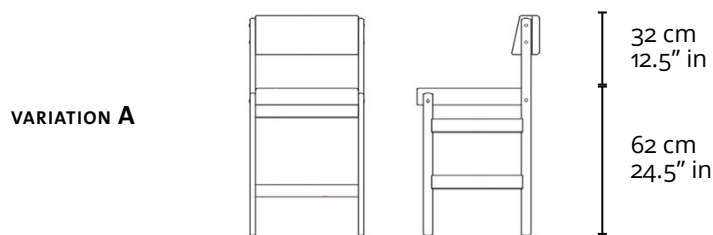

TIÃO BAR STOOL 1959

SIZE VARIATIONS

---

1. VARIATION A
2. Total height - 94 cm / 37" in
   - Seat height - 62 cm / 24.5" in
3. VARIATION B
4. Total height - 104 cm / 41" in
   - Seat height - 72 cm / 28.3" in
5. VARIATION C
6. Total height - 114 cm / 44.8" in
   - Seat height - 82 cm / 32.2" in

INFO

"This Sergio Rodrigues furniture line is licensed to and commercialized exclusively by LinBrasil Ltda and is protected by patent laws and legal sanctions under both criminal and civil codes. Legal proceedings may be instituted against any parties breaching the rights of LinBrasil."

For more information on our warranty policy please access:
www.linbrasil.com.br > FAQ
Questions about this product? Please contact us by e-mail:
contato@linbrasil.com.br

LinBrasil

SERGIO RODRIGUES
ORIGINAL LICENSED PRODUCTS SINCE 2002

LinBrasil Licensed by Sergio Rodrigues © Todos os direitos reservados.