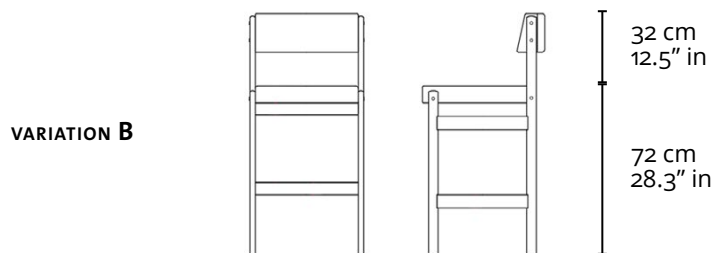

LinBrasil Licensed by Sergio Rodrigues © Todos os direitos reservados.

TIÃO BAR STOOL 1959

PRODUCT INFO

DIMENSIONS

- 48 x 52 x 78h (cm)
- 19" x 20.5" x 30.7"h (inches)*
- Available in 03 height variations, described on the next page.

PRODUCT DESCRIPTION

- Solid wood frame.
- Upholstered seat and back.

* The inch measurements are approximate for better picturing the dimensions. Only the centimeters measurements are accurate.

INFO

"This Sergio Rodrigues furniture line is licensed to and commercialized exclusively by LinBrasil Ltda and is protected by patent laws and legal sanctions under both criminal and civil codes. Legal proceedings may be instituted against any parties breaching the rights of LinBrasil."

LinBrasil Licensed by Sergio Rodrigues © Todos os direitos reservados.

TIÃO BAR STOOL 1959

SIZE VARIATIONS

- VARIATION A
- Total height - 94 cm / 37" in
 - Seat height - 62 cm / 24.5" in
- VARIATION B
- Total height - 104 cm / 41" in
 - Seat height - 72 cm / 28.3" in
- VARIATION C
- Total height - 114 cm / 44.8" in
 - Seat height - 82 cm / 32.2" in