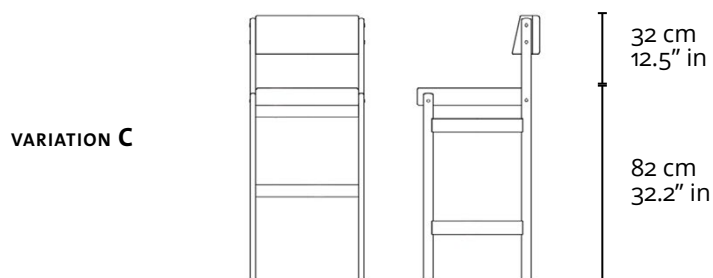

LinBrasil Licensed by Sergio Rodrigues © Todos os direitos reservados.

TIÃO BAR STOOL 1959

PRODUCT INFO

DIMENSIONS

- 48 x 52 x 78h (cm)
- 19" x 20.5" x 30.7"h (inches)*
- Available in 03 height variations, described on the next page.

PRODUCT DESCRIPTION

- Solid wood frame.
- Upholstered seat and back.

* The inch measurements are approximate for better picturing the dimensions. Only the centimeters measurements are accurate.

INFO

"This Sergio Rodrigues furniture line is licensed to and commercialized exclusively by LinBrasil Ltda and is protected by patent laws and legal sanctions under both criminal and civil codes. Legal proceedings may be instituted against any parties breaching the rights of LinBrasil."

LinBrasil Licensed by Sergio Rodrigues © Todos os direitos reservados.

TIÃO BAR STOOL 1959

SIZE VARIATIONS

- VARIATION A
- Total height - 94 cm / 37" in
 - Seat height - 62 cm / 24.5" in
- VARIATION B
- Total height - 104 cm / 41" in
 - Seat height - 72 cm / 28.3" in
- VARIATION C
- Total height - 114 cm / 44.8" in
 - Seat height - 82 cm / 32.2" in