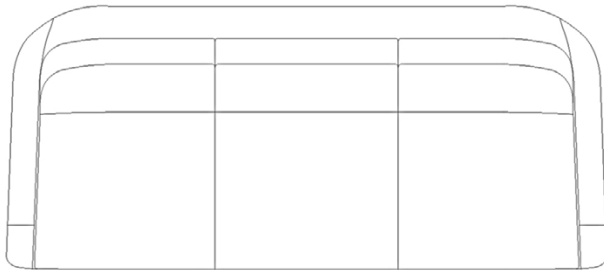

* The inch measurements are approximate for better picturing the dimensions. Only the centimeters measurements are accurate.

INFO

"This Sergio Rodrigues furniture line is licensed to and commercialized exclusively by LinBrasil Ltda and is protected by patent laws and legal sanctions under both criminal and civil codes. Legal proceedings may be instituted against any parties breaching the rights of LinBrasil."

LinBrasil Licensed by Sergio Rodrigues © Todos os direitos reservados.

STELLA SOFA - THREE SEATS

1956

PRODUCT INFO

DIMENSIONS

- 213 x 92 x 69h (cm)
- 83.8" x 36.2" x 27"h (inches)*

PRODUCT DESCRIPTION

- Solid wood frame.
- Upholstered loose cushions.