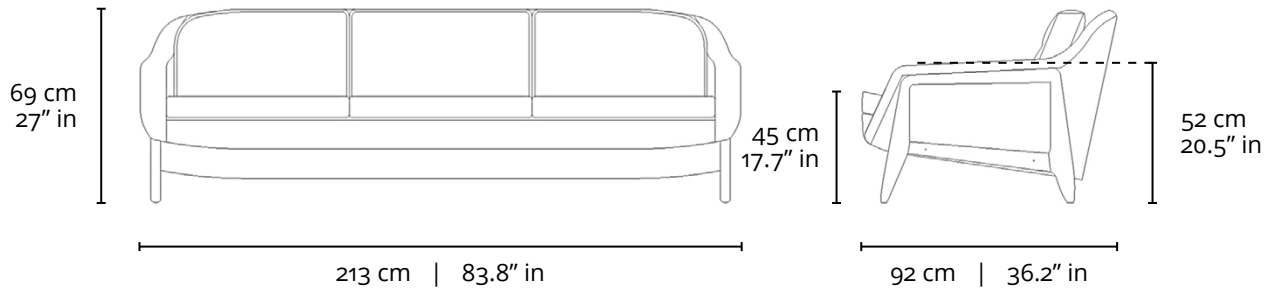

SOFÁ STELLA - DOIS LUGARES 1956

DESCRIÇÃO TÉCNICA

DIMENSÕES

- 148 x 92 x 69h (cm)

MATERIAIS E FABRICAÇÃO

- Estrutura em madeira maciça.
- Assento e encosto estofados, revestidos em couro natural ou tecido.
- Almofadas soltas.

LinBrasil Licensed by Sergio Rodrigues © Todos os direitos reservados.

STELLA SOFA - TWO SEATS

1956

PRODUCT INFO

DIMENSIONS

- 148 x 92 x 69h (cm)
- 58.2" x 36.2" x 27"h (inches)*

PRODUCT DESCRIPTION

- Solid wood frame.
- Upholstered loose cushions.

* The inch measurements are approximate for better picturing the dimensions. Only the centimeters measurements are accurate.

INFO

"This Sergio Rodrigues furniture line is licensed to and commercialized exclusively by LinBrasil Ltda and is protected by patent laws and legal sanctions under both criminal and civil codes. Legal proceedings may be instituted against any parties breaching the rights of LinBrasil."

LinBrasil Licensed by Sergio Rodrigues © Todos os direitos reservados.

STELLA SOFA - THREE SEATS

1956

PRODUCT INFO

DIMENSIONS

- 213 x 92 x 69h (cm)
- 83.8" x 36.2" x 27"h (inches)*

PRODUCT DESCRIPTION

- Solid wood frame.
- Upholstered loose cushions.