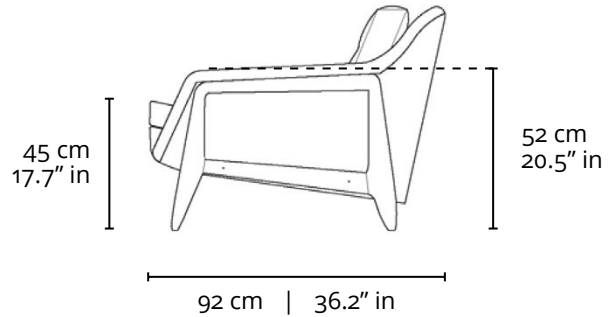

LinBrasil Licensed by Sergio Rodrigues © Todos os direitos reservados.

BANQUETA STELLA

1956

DESCRIÇÃO TÉCNICA

DIMENSÕES

- 62 x 48 x 39h (cm)

MATERIAIS E FABRICAÇÃO

- Estrutura em madeira maciça.
- Almofada solta, revestida em couro natural ou tecido.

LinBrasil Licensed by Sergio Rodrigues © Todos os direitos reservados.

STELLA ARMCHAIR 1956

PRODUCT INFO

DIMENSIONS

- 73.5 x 92 x 69h (cm)
- 29" x 36.2" x 27"h (inches)*

PRODUCT DESCRIPTION

- Solid wood frame.
- Upholstered loose cushions.

* The inch measurements are approximate for better picturing the dimensions. Only the centimeters measurements are accurate.

INFO

"This Sergio Rodrigues furniture line is licensed to and commercialized exclusively by LinBrasil Ltda and is protected by patent laws and legal sanctions under both criminal and civil codes. Legal proceedings may be instituted against any parties breaching the rights of LinBrasil."

LinBrasil Licensed by Sergio Rodrigues © Todos os direitos reservados.

STELLA FOOTSTOOL

1956

PRODUCT INFO

DIMENSIONS

- 62 x 48 x 39h (cm)
- 24.5" x 18.8" x 15.3"h (inches)*

PRODUCT DESCRIPTION

- Solid wood frame.
- Upholstered loose cushion.