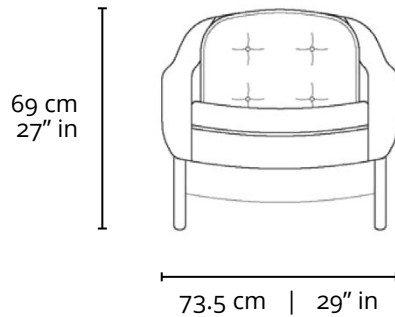

LinBrasil Licensed by Sergio Rodrigues © Todos os direitos reservados.

BANQUETA STELLA

1956

DESCRIÇÃO TÉCNICA

DIMENSÕES

- 62 x 48 x 39h (cm)

MATERIAIS E FABRICAÇÃO

- Estrutura em madeira maciça.
- Almofada solta, revestida em couro natural ou tecido.

LinBrasil Licensed by Sergio Rodrigues © Todos os direitos reservados.

STELLA ARMCHAIR 1956

PRODUCT INFO

DIMENSIONS

- 73.5 x 92 x 69h (cm)
- 29" x 36.2" x 27"h (inches)*

PRODUCT DESCRIPTION

- Solid wood frame.
- Upholstered loose cushions.

* The inch measurements are approximate for better picturing the dimensions. Only the centimeters measurements are accurate.

INFO

"This Sergio Rodrigues furniture line is licensed to and commercialized exclusively by LinBrasil Ltda and is protected by patent laws and legal sanctions under both criminal and civil codes. Legal proceedings may be instituted against any parties breaching the rights of LinBrasil."

LinBrasil Licensed by Sergio Rodrigues © Todos os direitos reservados.

STELLA FOOTSTOOL

1956

PRODUCT INFO

DIMENSIONS

- 62 x 48 x 39h (cm)
- 24.5" x 18.8" x 15.3"h (inches)*

PRODUCT DESCRIPTION

- Solid wood frame.
- Upholstered loose cushion.