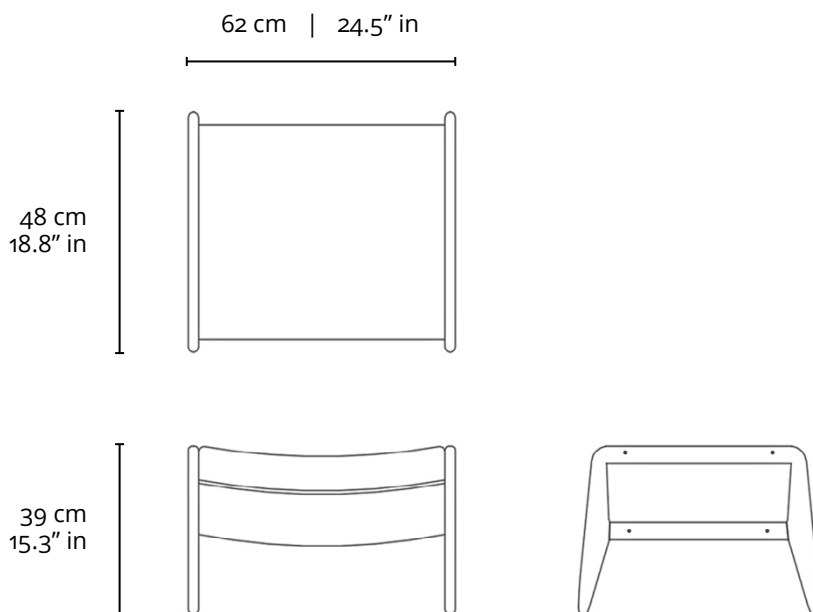

LinBrasil Licensed by Sergio Rodrigues © Todos os direitos reservados.

BANQUETA STELLA

1956

DESCRIÇÃO TÉCNICA

DIMENSÕES

- 62 x 48 x 39h (cm)

MATERIAIS E FABRICAÇÃO

- Estrutura em madeira maciça.
- Almofada solta, revestida em couro natural ou tecido.

LinBrasil Licensed by Sergio Rodrigues © Todos os direitos reservados.

STELLA ARMCHAIR 1956

PRODUCT INFO

DIMENSIONS

- 73.5 x 92 x 69h (cm)
- 29" x 36.2" x 27"h (inches)*

PRODUCT DESCRIPTION

- Solid wood frame.
- Upholstered loose cushions.

* The inch measurements are approximate for better picturing the dimensions. Only the centimeters measurements are accurate.

INFO

"This Sergio Rodrigues furniture line is licensed to and commercialized exclusively by LinBrasil Ltda and is protected by patent laws and legal sanctions under both criminal and civil codes. Legal proceedings may be instituted against any parties breaching the rights of LinBrasil."

LinBrasil Licensed by Sergio Rodrigues © Todos os direitos reservados.

STELLA FOOTSTOOL

1956

PRODUCT INFO

DIMENSIONS

- 62 x 48 x 39h (cm)
- 24.5" x 18.8" x 15.3"h (inches)*

PRODUCT DESCRIPTION

- Solid wood frame.
- Upholstered loose cushion.