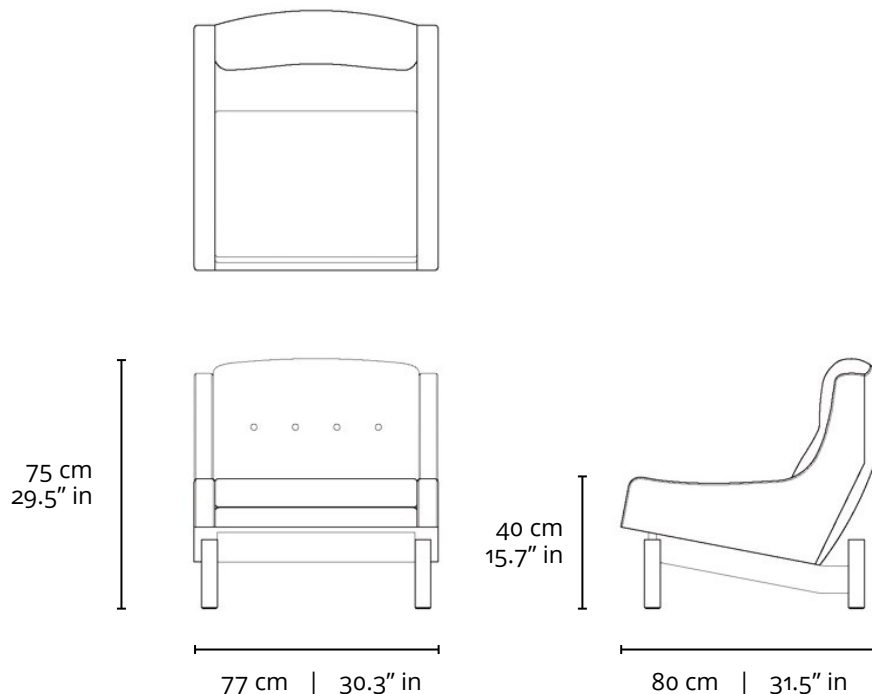

PARATY ARMCHAIR

1963

PRODUCT INFO

DIMENSIONS

- 77 x 80 x 75h (cm)
- 30.3" x 31.5" x 29.5"h (inches)*

PRODUCT DESCRIPTION

- Solid wood frame.
- Upholstered seat and back.
- Loose seat cushion.

* The inch measurements are approximate for better picturing the dimensions. Only the centimeters measurements are accurate.

INFO

"This Sergio Rodrigues furniture line is licensed to and commercialized exclusively by LinBrasil Ltda and is protected by patent laws and legal sanctions under both criminal and civil codes. Legal proceedings may be instituted against any parties breaching the rights of LinBrasil."

For more information on our warranty policy please access:
www.linbrasil.com.br > FAQ
Questions about this product? Please contact us by e-mail:
contato@linbrasil.com.br

LinBrasil

SERGIO RODRIGUES
ORIGINAL LICENSED PRODUCTS SINCE 2002

LinBrasil Licensed by Sergio Rodrigues © Todos os direitos reservados.