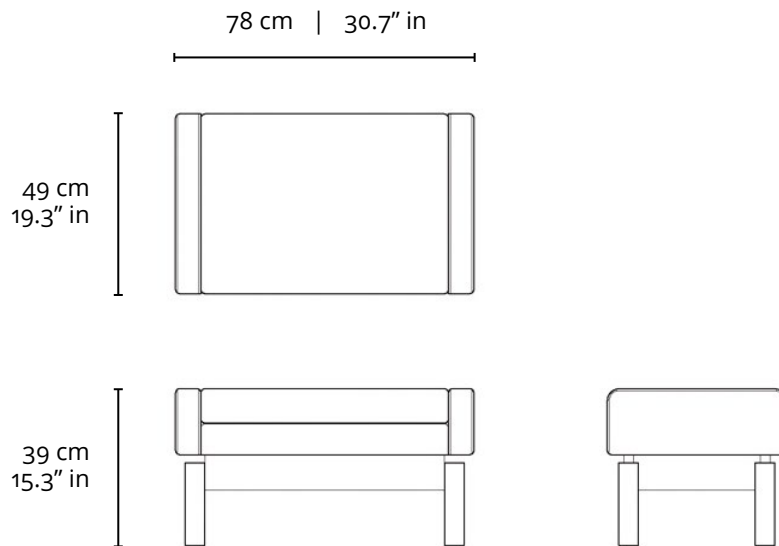

PARATY FOOTSTOOL

1963

PRODUCT INFO

DIMENSIONS

- 78 x 49 x 39h (cm)
- 30.7" x 19.3" x 15.3"h (inches)*

PRODUCT DESCRIPTION

- Solid wood frame.
- Upholstered fixed cushion.

* The inch measurements are approximate for better picturing the dimensions. Only the centimeters measurements are accurate.

INFO

"This Sergio Rodrigues furniture line is licensed to and commercialized exclusively by LinBrasil Ltda and is protected by patent laws and legal sanctions under both criminal and civil codes. Legal proceedings may be instituted against any parties breaching the rights of LinBrasil."

For more information on our warranty policy please access:
www.linbrasil.com.br > FAQ
Questions about this product? Please contact us by e-mail:
contato@linbrasil.com.br

LinBrasil

SERGIO RODRIGUES
ORIGINAL LICENSED PRODUCTS SINCE 2002

LinBrasil Licensed by Sergio Rodrigues © Todos os direitos reservados.