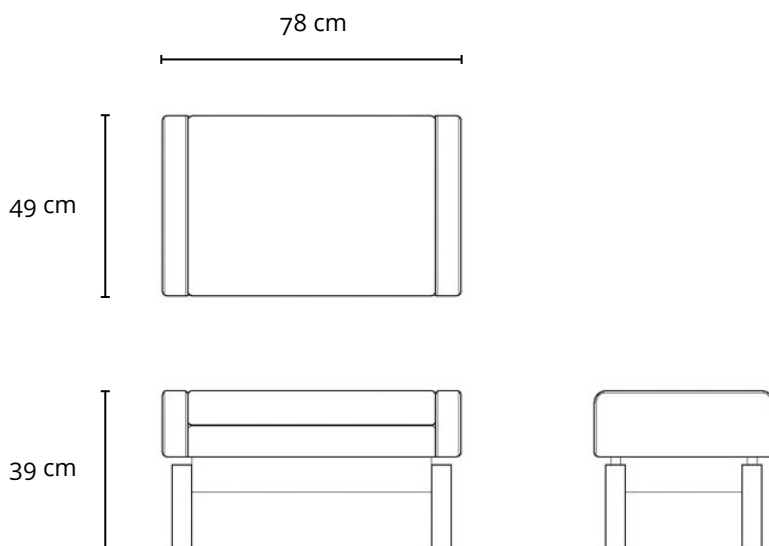

BANQUETA PARATY

1963

DESCRIÇÃO TÉCNICA

DIMENSÕES

- 78 x 49 x 39h (cm)

MATERIAIS E FABRICAÇÃO

- Estrutura em madeira maciça.
- Almofada fixa, revestida em couro natural ou tecido.

INFORMAÇÕES

"A linha de mobiliário Sergio Rodrigues é concessão da Lin Brasil Indústria e Comércio de Móveis Ltda que produz e comercializa com exclusividade a linha dentro do território brasileiro e para o exterior e é protegida pela lei de direitos autorais, sendo passível de sanções legais tanto na esfera cível como na criminal, servindo o presente termo para afastar qualquer alegação de boa-fé no uso não autorizado das Peças em questão nos termos do artigo 159 e 1518 do Código Civil."

Dúvidas sobre garantia? Acesse:
www.linbrasil.com.br > FAQ

Dúvidas sobre o produto? Entre em contato conosco pelo e-mail:
contato@linbrasil.com.br

LinBrasil

SERGIO RODRIGUES
ORIGINAL LICENSED PRODUCTS SINCE 2002

LinBrasil Licensed by Sergio Rodrigues © Todos os direitos reservados.