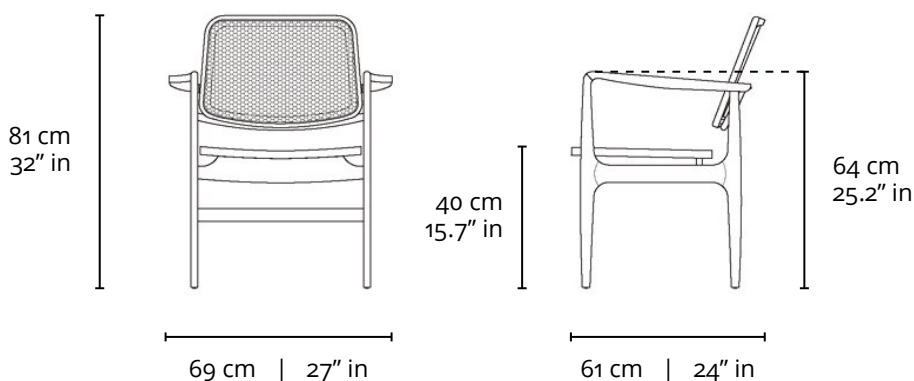

POLTRONA OSCAR - ESTAR 1956

triode

28 rue Jacob 75006 Paris contact@triodedesign.com
+33 (0)1 43 29 40 05 www.triodedesign.com

DESCRIÇÃO TÉCNICA

DIMENSÕES

- 69 x 61 x 81h (cm)

MATERIAIS E FABRICAÇÃO

- Estrutura em madeira maciça.
- Assento e encosto em rattan natural, com reforço em tela de nylon no assento.
- Opção de assento e / ou encosto estofados.

LinBrasil Licensed by Sergio Rodrigues © Todos os direitos reservados.

OSCAR ARMCHAIR - LOUNGE 1956

PRODUCT INFO

DIMENSIONS

- 69 x 61 x 81h (cm)
- 27" x 24" x 32"h (inches)*

PRODUCT DESCRIPTION

- Solid wood frame.
- Seat and back in natural rattan webbing - a nylon screen strength the seat.
- Available in upholstered seat and / or back.

* The inch measurements are approximate for better picturing the dimensions. Only the centimeters measurements are accurate.

INFO

"This Sergio Rodrigues furniture line is licensed to and commercialized exclusively by LinBrasil Ltda and is protected by patent laws and legal sanctions under both criminal and civil codes. Legal proceedings may be instituted against any parties breaching the rights of LinBrasil."

LinBrasil Licensed by Sergio Rodrigues © Todos os direitos reservados.

OSCAR ARMCHAIR - DINNER 1956

PRODUCT INFO

DIMENSIONS

- 69 x 61 x 86h (cm)
- 27" x 24" x 33.8"h (inches)*

PRODUCT DESCRIPTION

- Solid wood frame.
- Seat and back in natural rattan webbing - a nylon screen strength the seat.
- Available in upholstered seat and / or back.