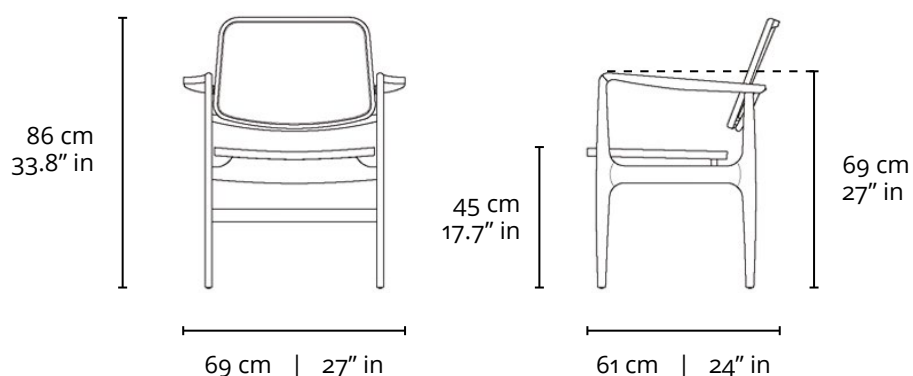

LinBrasil Licensed by Sergio Rodrigues © Todos os direitos reservados.

OSCAR ARMCHAIR - LOUNGE 1956

PRODUCT INFO

DIMENSIONS

- 69 x 61 x 81h (cm)
- 27" x 24" x 32"h (inches)*

PRODUCT DESCRIPTION

- Solid wood frame.
- Seat and back in natural rattan webbing - a nylon screen strength the seat.
- Available in upholstered seat and / or back.

LinBrasil Licensed by Sergio Rodrigues © Todos os direitos reservados.

POLTRONA OSCAR - JANTAR 1956

DESCRIÇÃO TÉCNICA

DIMENSÕES

- 69 x 61 x 86h (cm)

MATERIAIS E FABRICAÇÃO

- Estrutura em madeira maciça.
- Assento e encosto em rattan natural, com reforço em tela de nylon no assento.
- Opção de assento e / ou encosto estofados.

LinBrasil Licensed by Sergio Rodrigues © Todos os direitos reservados.

OSCAR ARMCHAIR - DINNER 1956

PRODUCT INFO

DIMENSIONS

- 69 x 61 x 86h (cm)
- 27" x 24" x 33.8"h (inches)*

PRODUCT DESCRIPTION

- Solid wood frame.
- Seat and back in natural rattan webbing - a nylon screen strength the seat.
- Available in upholstered seat and / or back.

* The inch measurements are approximate for better picturing the dimensions. Only the centimeters measurements are accurate.

INFO

"This Sergio Rodrigues furniture line is licensed to and commercialized exclusively by LinBrasil Ltda and is protected by patent laws and legal sanctions under both criminal and civil codes. Legal proceedings may be instituted against any parties breaching the rights of LinBrasil."