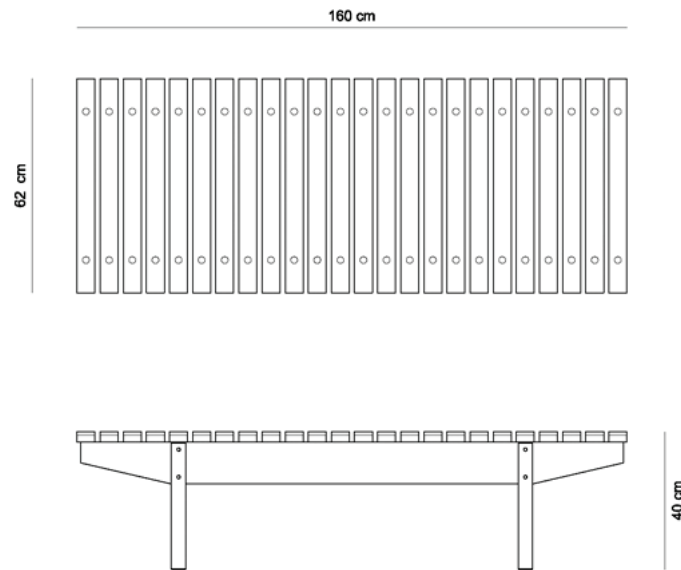

MUCKI BENCH 1958 (160CM)

PRODUCT INFO

DIMENSIONS

- 160 x 62 x 40h (cm)

PRODUCT DESCRIPTION

- Bench top in solid wood slats
- Solid wood legs
- 4 legs

INFO

"This Sergio Rodrigues furniture line is licensed to and commercialized exclusively by LinBrasil Ltda and is protected by patent laws and legal sanctions under both criminal and civil codes. Legal proceedings may be instituted against any parties breaching the rights of LinBrasil."

PRODUCT INFO

DIMENSIONS

- 200 x 62 x 40h

PRODUCT DESCRIPTION

- Bench top in solid wood slats
- Solid wood legs
- 4 legs

INFO

"This Sergio Rodrigues furniture line is licensed to and commercialized exclusively by LinBrasil Ltda and is protected by patent laws and legal sanctions under both criminal and civil codes. Legal proceedings may be instituted against any parties breaching the rights of LinBrasil."

PRODUCT INFO

DIMENSIONS

- 260 x 62 x 40h

PRODUCT DESCRIPTION

- Bench top in solid wood slats
- Solid wood legs
- 6 legs

INFO

"This Sergio Rodrigues furniture line is licensed to and commercialized exclusively by LinBrasil Ltda and is protected by patent laws and legal sanctions under both criminal and civil codes. Legal proceedings may be instituted against any parties breaching the rights of LinBrasil."

PRODUCT INFO

DIMENSIONS

- 300 x 62 x 40 h cm

PRODUCT DESCRIPTION

- Bench top in solid wood slats
- Solid wood legs
- 6 legs

INFO

"This Sergio Rodrigues furniture line is licensed to and commercialized exclusively by LinBrasil Ltda and is protected by patent laws and legal sanctions under both criminal and civil codes. Legal proceedings may be instituted against any parties breaching the rights of LinBrasil."