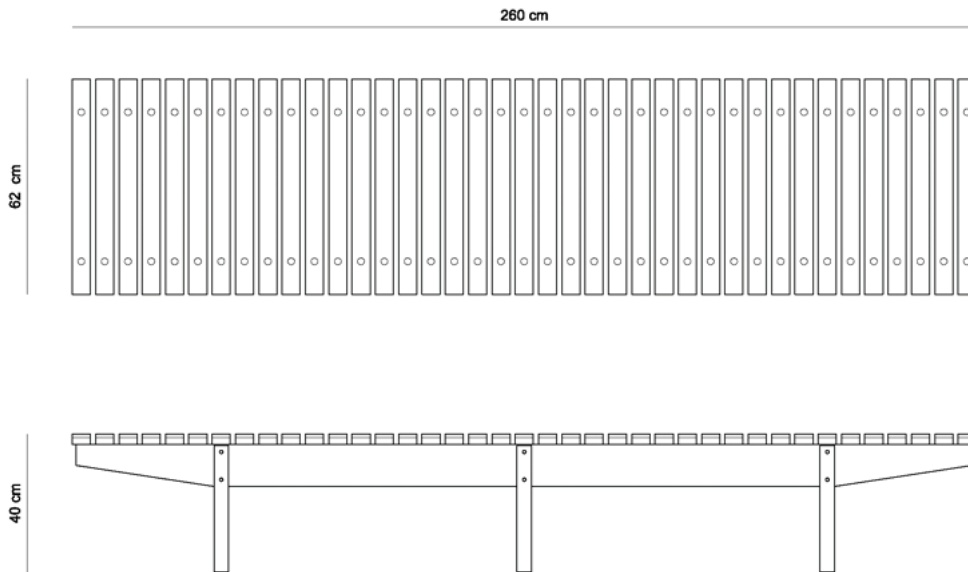

MUCKI BENCH 1958 (160CM)

PRODUCT INFO

DIMENSIONS

- 160 x 62 x 40h (cm)

PRODUCT DESCRIPTION

- Bench top in solid wood slats
- Solid wood legs
- 4 legs

INFO

"This Sergio Rodrigues furniture line is licensed to and commercialized exclusively by LinBrasil Ltda and is protected by patent laws and legal sanctions under both criminal and civil codes. Legal proceedings may be instituted against any parties breaching the rights of LinBrasil."

PRODUCT INFO

DIMENSIONS

- 200 x 62 x 40h

PRODUCT DESCRIPTION

- Bench top in solid wood slats
- Solid wood legs
- 4 legs

INFO

"This Sergio Rodrigues furniture line is licensed to and commercialized exclusively by LinBrasil Ltda and is protected by patent laws and legal sanctions under both criminal and civil codes. Legal proceedings may be instituted against any parties breaching the rights of LinBrasil."

PRODUCT INFO

DIMENSIONS

- 260 x 62 x 40h

PRODUCT DESCRIPTION

- Bench top in solid wood slats
- Solid wood legs
- 6 legs

INFO

"This Sergio Rodrigues furniture line is licensed to and commercialized exclusively by LinBrasil Ltda and is protected by patent laws and legal sanctions under both criminal and civil codes. Legal proceedings may be instituted against any parties breaching the rights of LinBrasil."

PRODUCT INFO

DIMENSIONS

- 300 x 62 x 40 h cm

PRODUCT DESCRIPTION

- Bench top in solid wood slats
- Solid wood legs
- 6 legs

INFO

"This Sergio Rodrigues furniture line is licensed to and commercialized exclusively by LinBrasil Ltda and is protected by patent laws and legal sanctions under both criminal and civil codes. Legal proceedings may be instituted against any parties breaching the rights of LinBrasil."