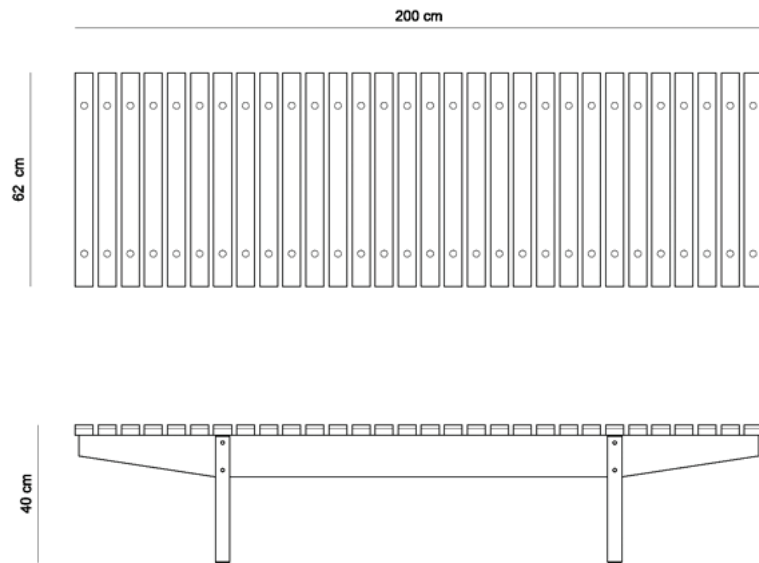

MUCKI BENCH 1958 (160CM)

PRODUCT INFO

DIMENSIONS

- 160 x 62 x 40h (cm)

PRODUCT DESCRIPTION

- Bench top in solid wood slats
- Solid wood legs
- 4 legs

INFO

"This Sergio Rodrigues furniture line is licensed to and commercialized exclusively by LinBrasil Ltda and is protected by patent laws and legal sanctions under both criminal and civil codes. Legal proceedings may be instituted against any parties breaching the rights of LinBrasil."

PRODUCT INFO

DIMENSIONS

- 200 x 62 x 40h

PRODUCT DESCRIPTION

- Bench top in solid wood slats
- Solid wood legs
- 4 legs

INFO

"This Sergio Rodrigues furniture line is licensed to and commercialized exclusively by LinBrasil Ltda and is protected by patent laws and legal sanctions under both criminal and civil codes. Legal proceedings may be instituted against any parties breaching the rights of LinBrasil."

PRODUCT INFO

DIMENSIONS

- 260 x 62 x 40h

PRODUCT DESCRIPTION

- Bench top in solid wood slats
- Solid wood legs
- 6 legs

INFO

"This Sergio Rodrigues furniture line is licensed to and commercialized exclusively by LinBrasil Ltda and is protected by patent laws and legal sanctions under both criminal and civil codes. Legal proceedings may be instituted against any parties breaching the rights of LinBrasil."

PRODUCT INFO

DIMENSIONS

- 300 x 62 x 40 h cm

PRODUCT DESCRIPTION

- Bench top in solid wood slats
- Solid wood legs
- 6 legs

INFO

"This Sergio Rodrigues furniture line is licensed to and commercialized exclusively by LinBrasil Ltda and is protected by patent laws and legal sanctions under both criminal and civil codes. Legal proceedings may be instituted against any parties breaching the rights of LinBrasil."