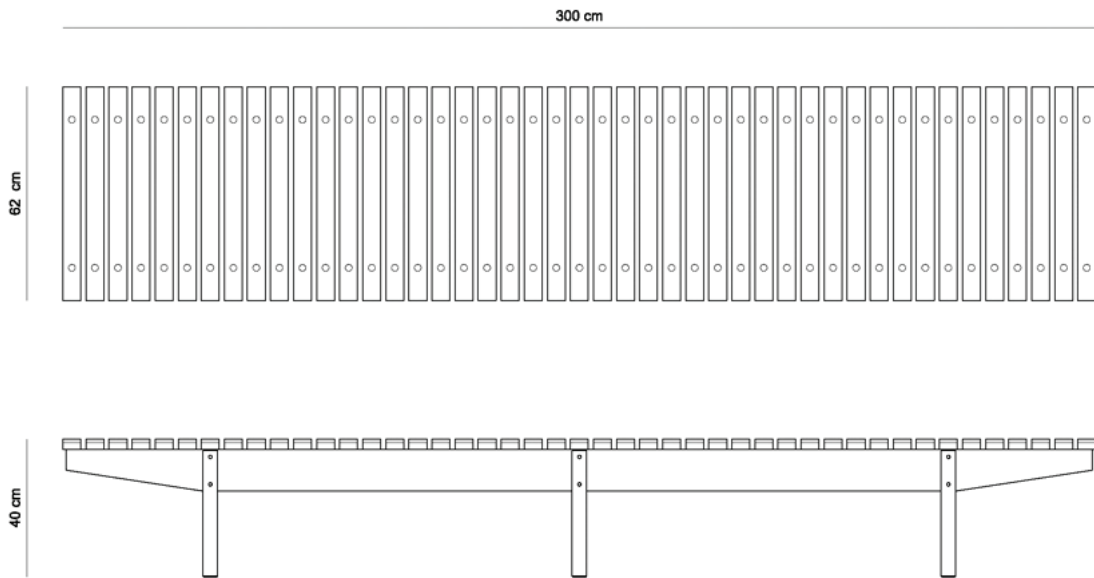

MUCKI BENCH 1958 (160CM)

PRODUCT INFO

DIMENSIONS

- 160 x 62 x 40h (cm)

PRODUCT DESCRIPTION

- Bench top in solid wood slats
- Solid wood legs
- 4 legs

INFO

"This Sergio Rodrigues furniture line is licensed to and commercialized exclusively by LinBrasil Ltda and is protected by patent laws and legal sanctions under both criminal and civil codes. Legal proceedings may be instituted against any parties breaching the rights of LinBrasil."

PRODUCT INFO

DIMENSIONS

- 200 x 62 x 40h

PRODUCT DESCRIPTION

- Bench top in solid wood slats
- Solid wood legs
- 4 legs

INFO

"This Sergio Rodrigues furniture line is licensed to and commercialized exclusively by LinBrasil Ltda and is protected by patent laws and legal sanctions under both criminal and civil codes. Legal proceedings may be instituted against any parties breaching the rights of LinBrasil."

PRODUCT INFO

DIMENSIONS

- 260 x 62 x 40h

PRODUCT DESCRIPTION

- Bench top in solid wood slats
- Solid wood legs
- 6 legs

INFO

"This Sergio Rodrigues furniture line is licensed to and commercialized exclusively by LinBrasil Ltda and is protected by patent laws and legal sanctions under both criminal and civil codes. Legal proceedings may be instituted against any parties breaching the rights of LinBrasil."

PRODUCT INFO

DIMENSIONS

- 300 x 62 x 40 h cm

PRODUCT DESCRIPTION

- Bench top in solid wood slats
- Solid wood legs
- 6 legs

INFO

"This Sergio Rodrigues furniture line is licensed to and commercialized exclusively by LinBrasil Ltda and is protected by patent laws and legal sanctions under both criminal and civil codes. Legal proceedings may be instituted against any parties breaching the rights of LinBrasil."