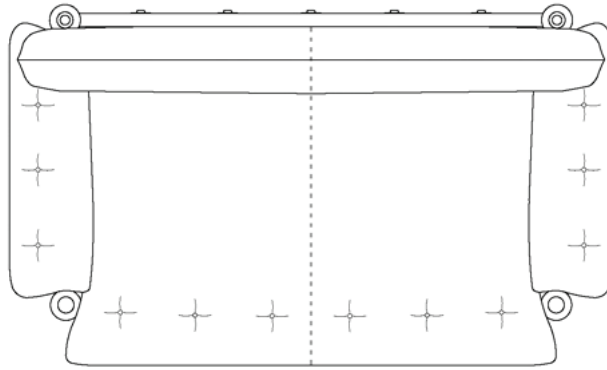

MOLE SOFA (2 SEATER)

1957

PRODUCT INFO

DIMENSIONS

- 185 x 110 x 82 h

PRODUCT DESCRIPTION

- Solid wood frame
- Adjustable leather straps with latched wooden buttons
- Over-sized cushion filled with silicon fibre, foam flakes and felt

1957

PRODUCT INFO

DIMENSIONS

- 220 x 110 x 82 h (cm)

PRODUCT DESCRIPTION

- Solid wood frame
- Adjustable leather straps with lathed wooden buttons
- Over-sized cushion filled with silicon fibre, foam flakes and felt