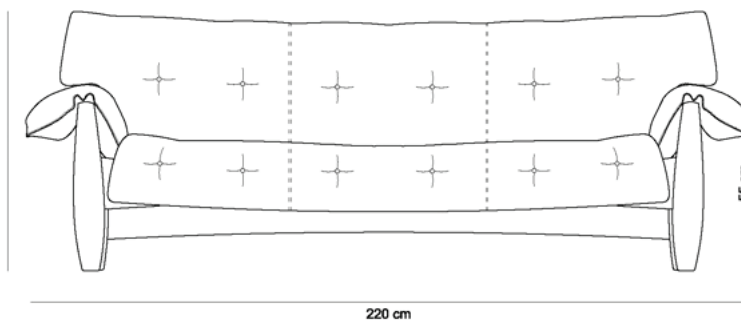

MOLE SOFA (2 SEATER)

1957

PRODUCT INFO

DIMENSIONS

- 185 x 110 x 82 h

PRODUCT DESCRIPTION

- Solid wood frame
- Adjustable leather straps with latched wooden buttons
- Over-sized cushion filled with silicon fibre, foam flakes and felt

1957

PRODUCT INFO

DIMENSIONS

- 220 x 110 x 82 h (cm)

PRODUCT DESCRIPTION

- Solid wood frame
- Adjustable leather straps with lathed wooden buttons
- Over-sized cushion filled with silicon fibre, foam flakes and felt