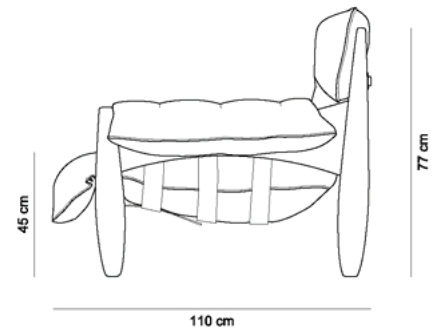

MOLE SOFA (2 SEATER)

1957

PRODUCT INFO

DIMENSIONS

- 185 x 110 x 82 h

PRODUCT DESCRIPTION

- Solid wood frame
- Adjustable leather straps with latched wooden buttons
- Over-sized cushion filled with silicon fibre, foam flakes and felt

1957

PRODUCT INFO

DIMENSIONS

- 220 x 110 x 82 h (cm)

PRODUCT DESCRIPTION

- Solid wood frame
- Adjustable leather straps with lathed wooden buttons
- Over-sized cushion filled with silicon fibre, foam flakes and felt