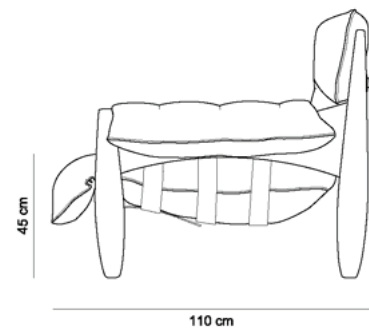

MOLE SOFA (2 SEATER)

1957

PRODUCT INFO

DIMENSIONS

- 185 x 110 x 82 h

PRODUCT DESCRIPTION

- Solid wood frame
- Adjustable leather straps with latched wooden buttons
- Over-sized cushion filled with silicon fibre, foam flakes and felt

1957

PRODUCT INFO

DIMENSIONS

- 220 x 110 x 82 h (cm)

PRODUCT DESCRIPTION

- Solid wood frame
- Adjustable leather straps with lathed wooden buttons
- Over-sized cushion filled with silicon fibre, foam flakes and felt