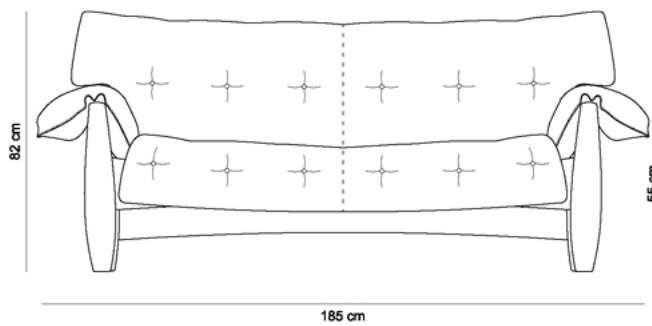

MOLE SOFA (2 SEATER)

1957

PRODUCT INFO

DIMENSIONS

- 185 x 110 x 82 h

PRODUCT DESCRIPTION

- Solid wood frame
- Adjustable leather straps with latched wooden buttons
- Over-sized cushion filled with silicon fibre, foam flakes and felt

1957

PRODUCT INFO

DIMENSIONS

- 220 x 110 x 82 h (cm)

PRODUCT DESCRIPTION

- Solid wood frame
- Adjustable leather straps with lathed wooden buttons
- Over-sized cushion filled with silicon fibre, foam flakes and felt