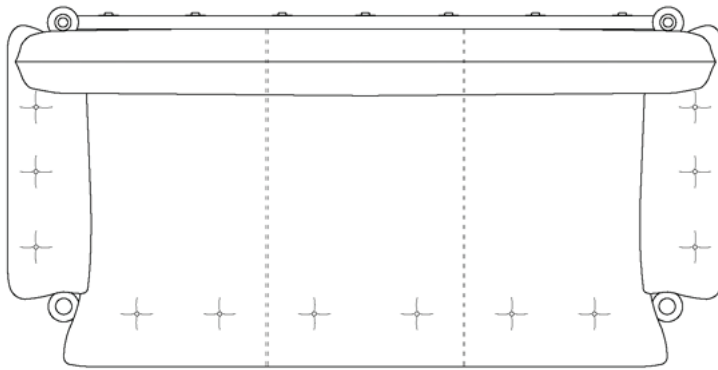

MOLE SOFA (2 SEATER)

1957

PRODUCT INFO

DIMENSIONS

- 185 x 110 x 82 h

PRODUCT DESCRIPTION

- Solid wood frame
- Adjustable leather straps with latched wooden buttons
- Over-sized cushion filled with silicon fibre, foam flakes and felt

1957

PRODUCT INFO

DIMENSIONS

- 220 x 110 x 82 h (cm)

PRODUCT DESCRIPTION

- Solid wood frame
- Adjustable leather straps with lathed wooden buttons
- Over-sized cushion filled with silicon fibre, foam flakes and felt