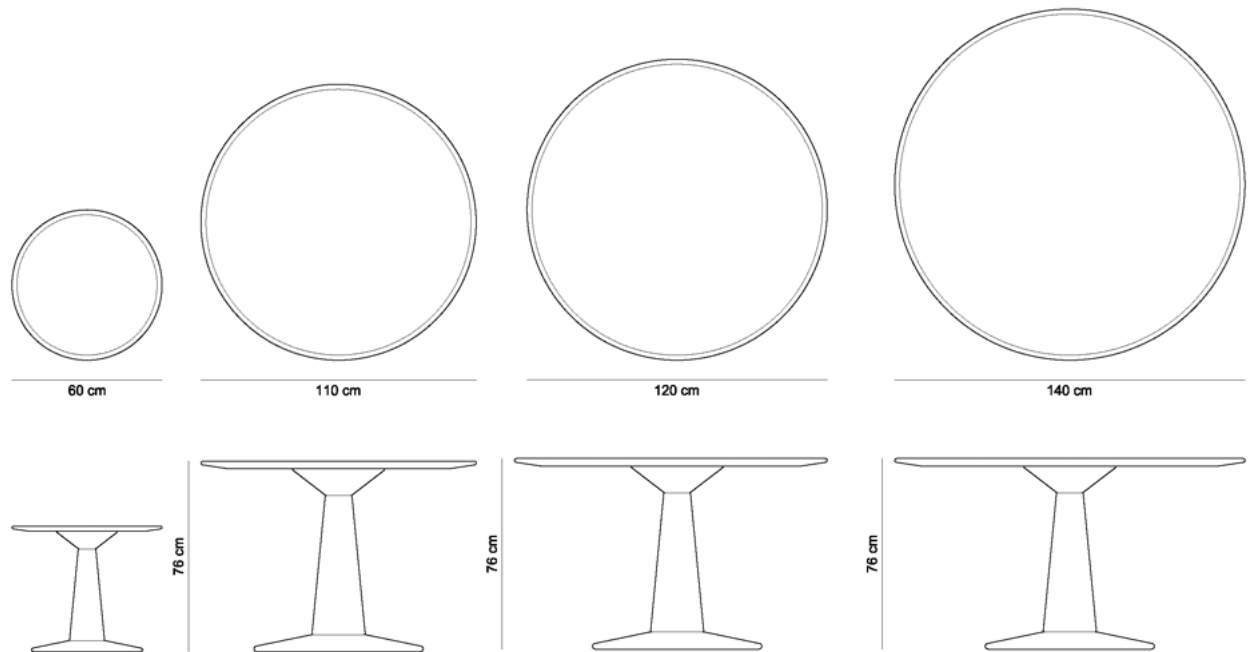

MAC TABLE 1988

PRODUCT INFO

DIMENSIONS

- • ϕ 50 x 50 h (cm)
- • ϕ 110 x 76 h (cm)
- • ϕ 120 x 76 h (cm)
- • ϕ 140 x 78 h (cm) • ϕ 140 x 78 h (cm)

PRODUCT DESCRIPTION

- Solid wood base
- Wood framed round top with:
- option 01: Oak veneer top
- option 02: Clear glass top
- option 03: Colored glass top

INFO

"This Sergio Rodrigues furniture line is licensed to and commercialized exclusively by LinBrasil Ltda and is protected by patent laws and legal sanctions under both criminal and civil codes. Legal proceedings may be instituted against any parties breaching the rights of LinBrasil."

For more information on product maintenance and our warranty policy please access:
www.linbrasil.com.br > FAQ

Questions about this product? Please contact us by e-mail:
contato@linbrasil.com.br