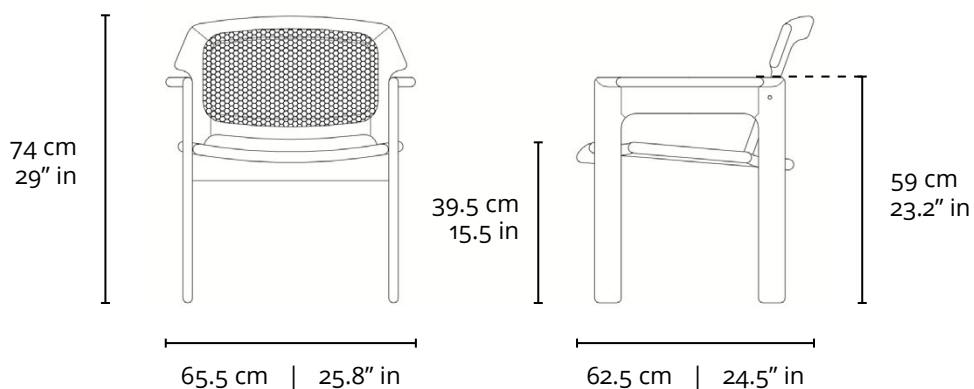

LinBrasil Licensed by Sergio Rodrigues © Todos os direitos reservados.

POLTRONA JULIA - JANTAR 1980

DESCRIÇÃO TÉCNICA

DIMENSÕES

- 65,5 x 62,5 x 79h (cm)

MATERIAIS E FABRICAÇÃO

- Estrutura em madeira maciça.
- Assento e encosto em rattan natural, com reforço em tela de nylon no assento.
- Opção de assento e / ou encosto estofados.

LinBrasil Licensed by Sergio Rodrigues © Todos os direitos reservados.

JULIA ARMCHAIR - LOUNGE

1980

PRODUCT INFO

DIMENSIONS

- 65,5 x 62,5 x 74h (cm)
- 25.8" x 24.5" x 29"h (inches)*

PRODUCT DESCRIPTION

- Solid wood frame.
- Seat and back in natural rattan webbing - a nylon screen strength the seat.
- Available in upholstered seat and / or back.

* The inch measurements are approximate for better picturing the dimensions. Only the centimeters measurements are accurate.

INFO

"This Sergio Rodrigues furniture line is licensed to and commercialized exclusively by LinBrasil Ltda and is protected by patent laws and legal sanctions under both criminal and civil codes. Legal proceedings may be instituted against any parties breaching the rights of LinBrasil."

LinBrasil Licensed by Sergio Rodrigues © Todos os direitos reservados.

JULIA ARMCHAIR - DINNER

1980

PRODUCT INFO

DIMENSIONS

- 65,5 x 62,5 x 79h (cm)
- 25.8" x 24.5" x 31"h (inches)*

PRODUCT DESCRIPTION

- Solid wood frame.
- Seat and back in natural rattan webbing - a nylon screen strength the seat.
- Available in upholstered seat and / or back.