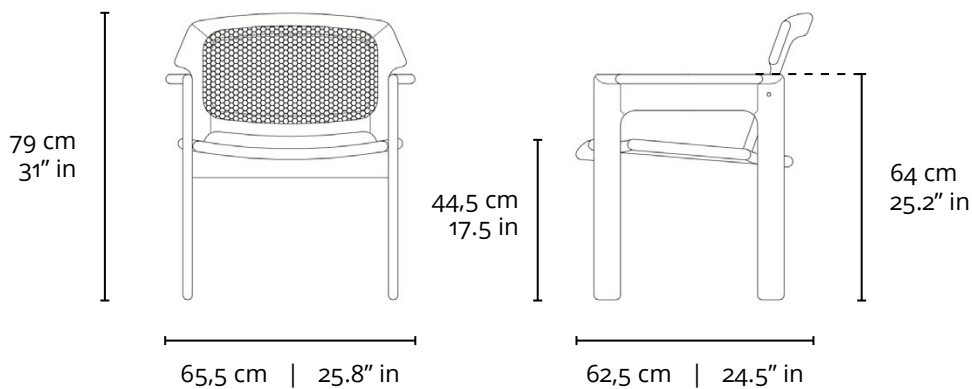

LinBrasil Licensed by Sergio Rodrigues © Todos os direitos reservados.

JULIA ARMCHAIR - LOUNGE

1980

PRODUCT INFO

DIMENSIONS

- 65,5 x 62,5 x 74h (cm)
- 25.8" x 24.5" x 29"h (inches)*

PRODUCT DESCRIPTION

- Solid wood frame.
- Seat and back in natural rattan webbing - a nylon screen strength the seat.
- Available in upholstered seat and / or back.

* The inch measurements are approximate for better picturing the dimensions. Only the centimeters measurements are accurate.

INFO

"This Sergio Rodrigues furniture line is licensed to and commercialized exclusively by LinBrasil Ltda and is protected by patent laws and legal sanctions under both criminal and civil codes. Legal proceedings may be instituted against any parties breaching the rights of LinBrasil."

LinBrasil Licensed by Sergio Rodrigues © Todos os direitos reservados.

JULIA ARMCHAIR - DINNER

1980

PRODUCT INFO

DIMENSIONS

- 65,5 x 62,5 x 79h (cm)
- 25.8" x 24.5" x 31"h (inches)*

PRODUCT DESCRIPTION

- Solid wood frame.
- Seat and back in natural rattan webbing - a nylon screen strength the seat.
- Available in upholstered seat and / or back.